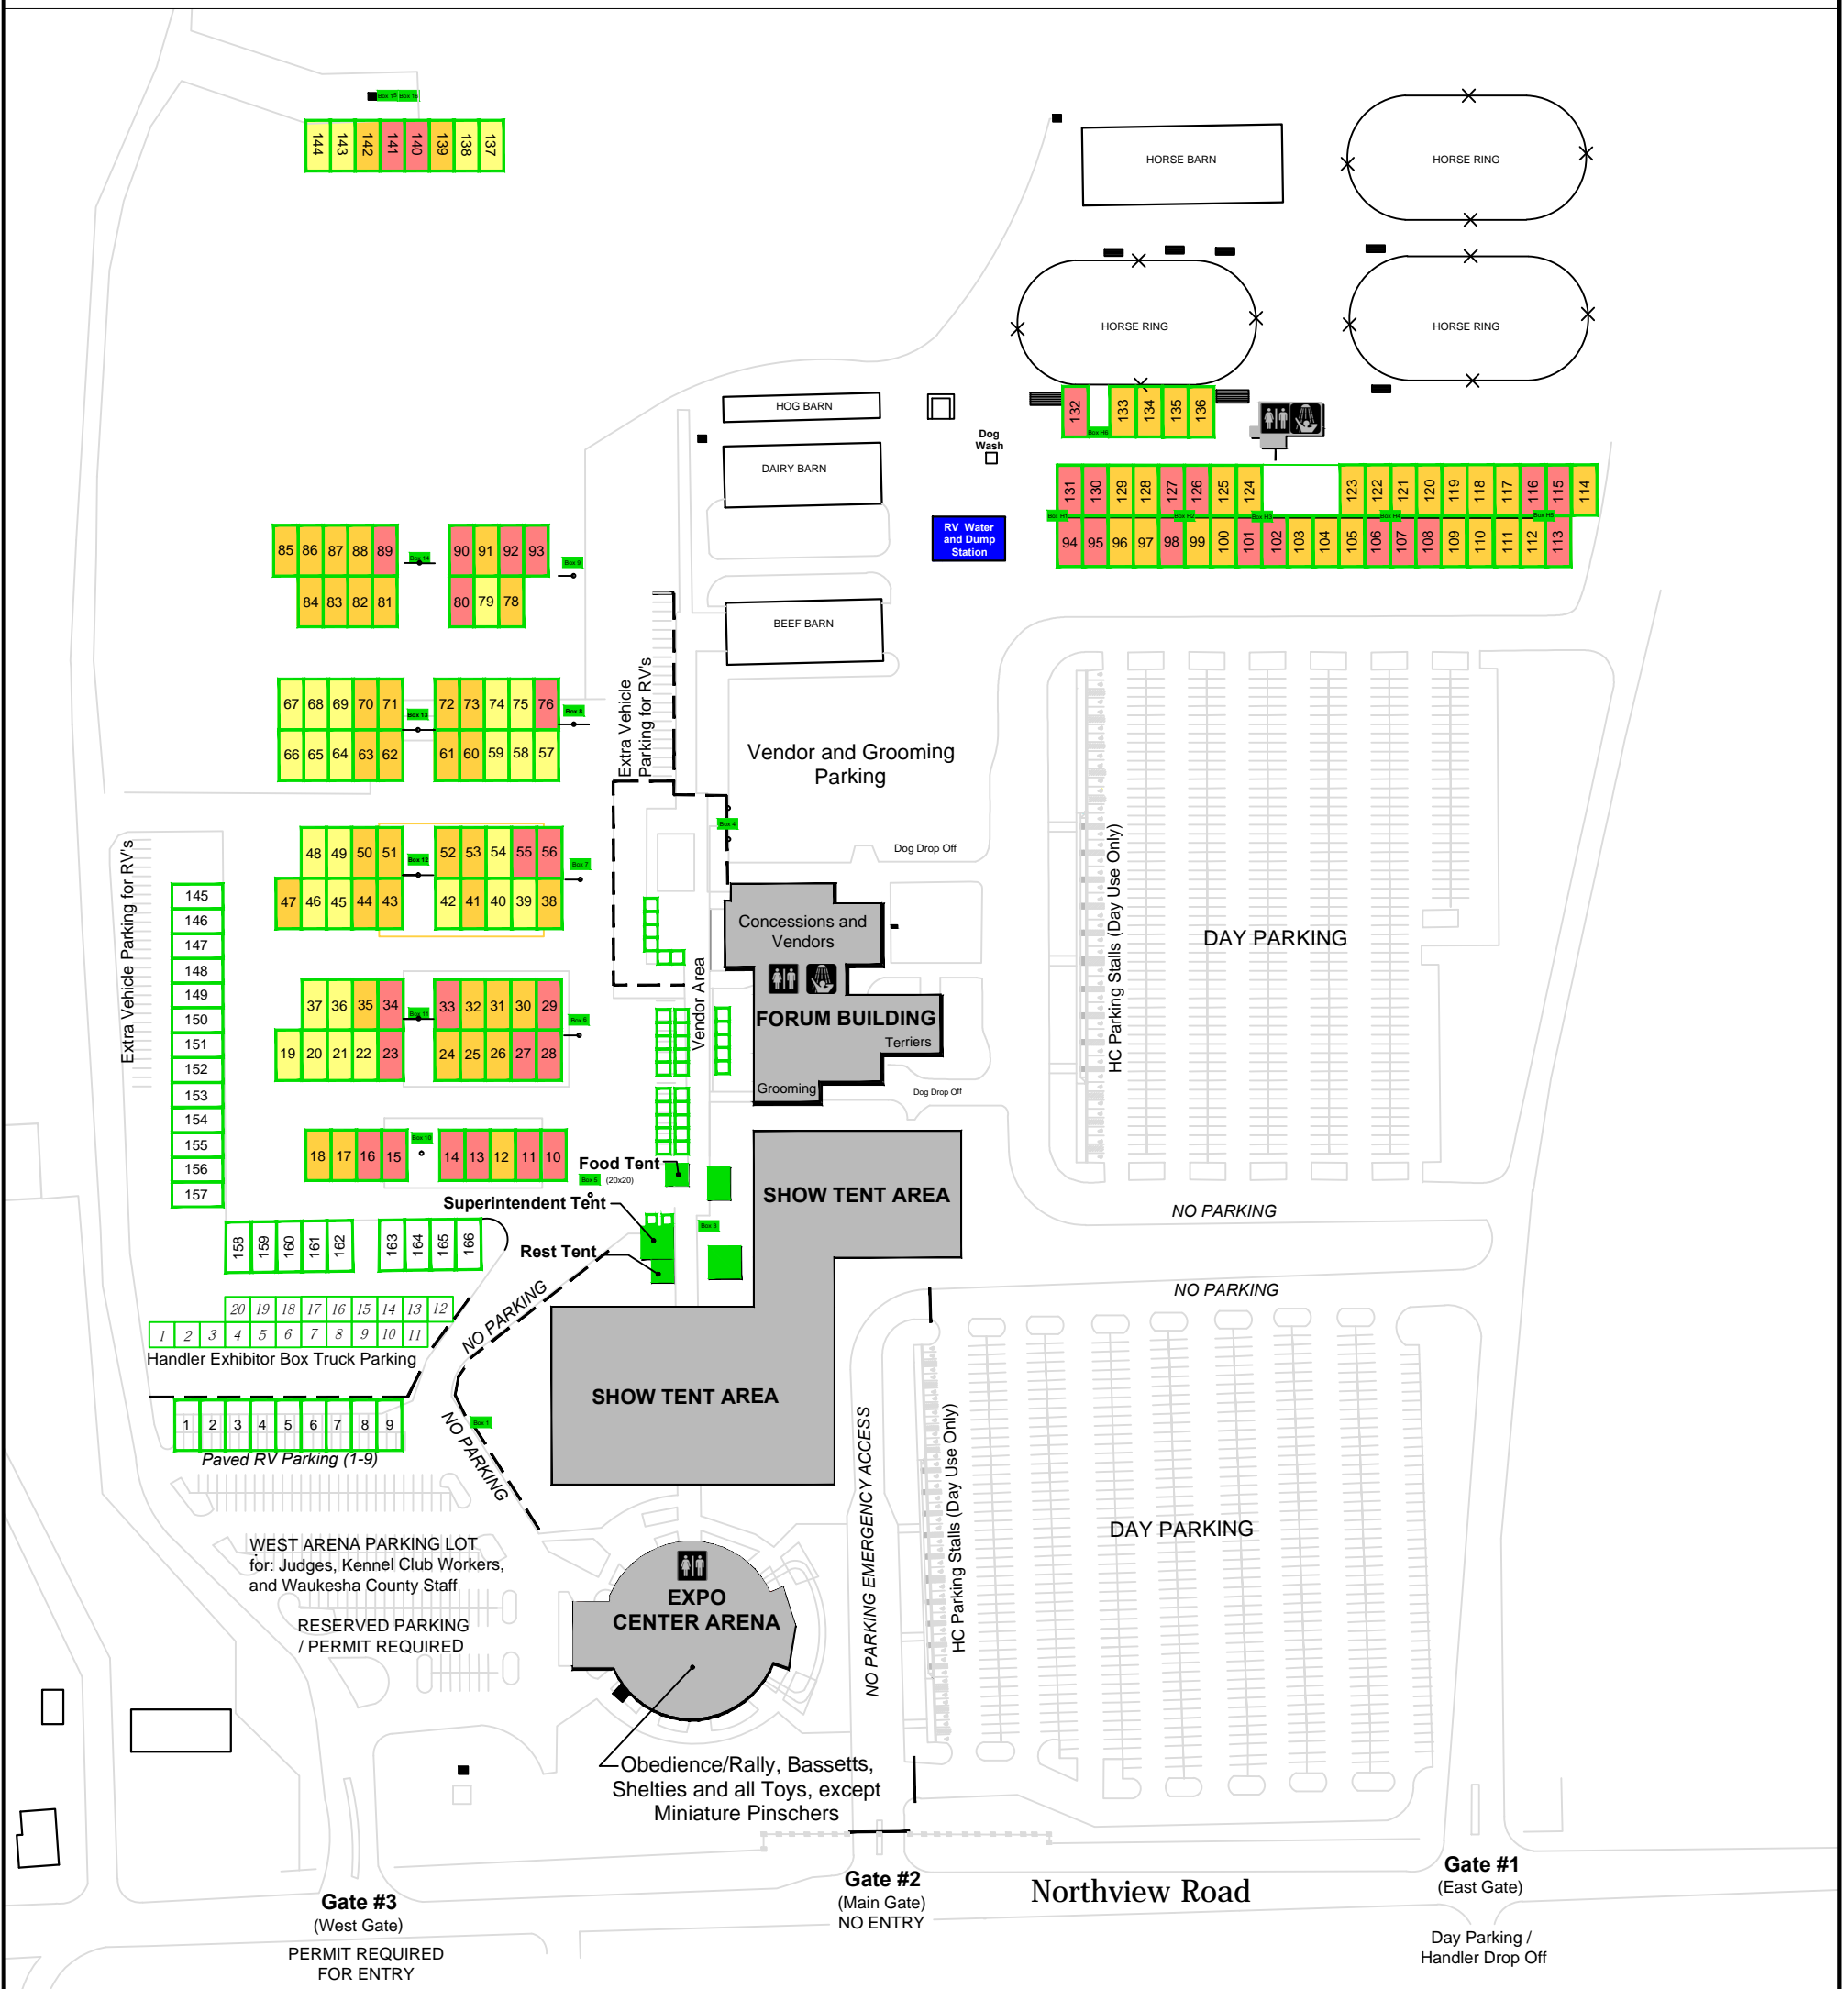

WAUKESHA KENNEL CLUB 2017 DOG SHOW SITE PLAN

LEGEND

Restroom

Shower

RV Water and
Dump Station

50 Amp

50 Amp RV Sites

30 Amp

30 Amp RV Sites

20 Amp

20 Amp RV Sites

N