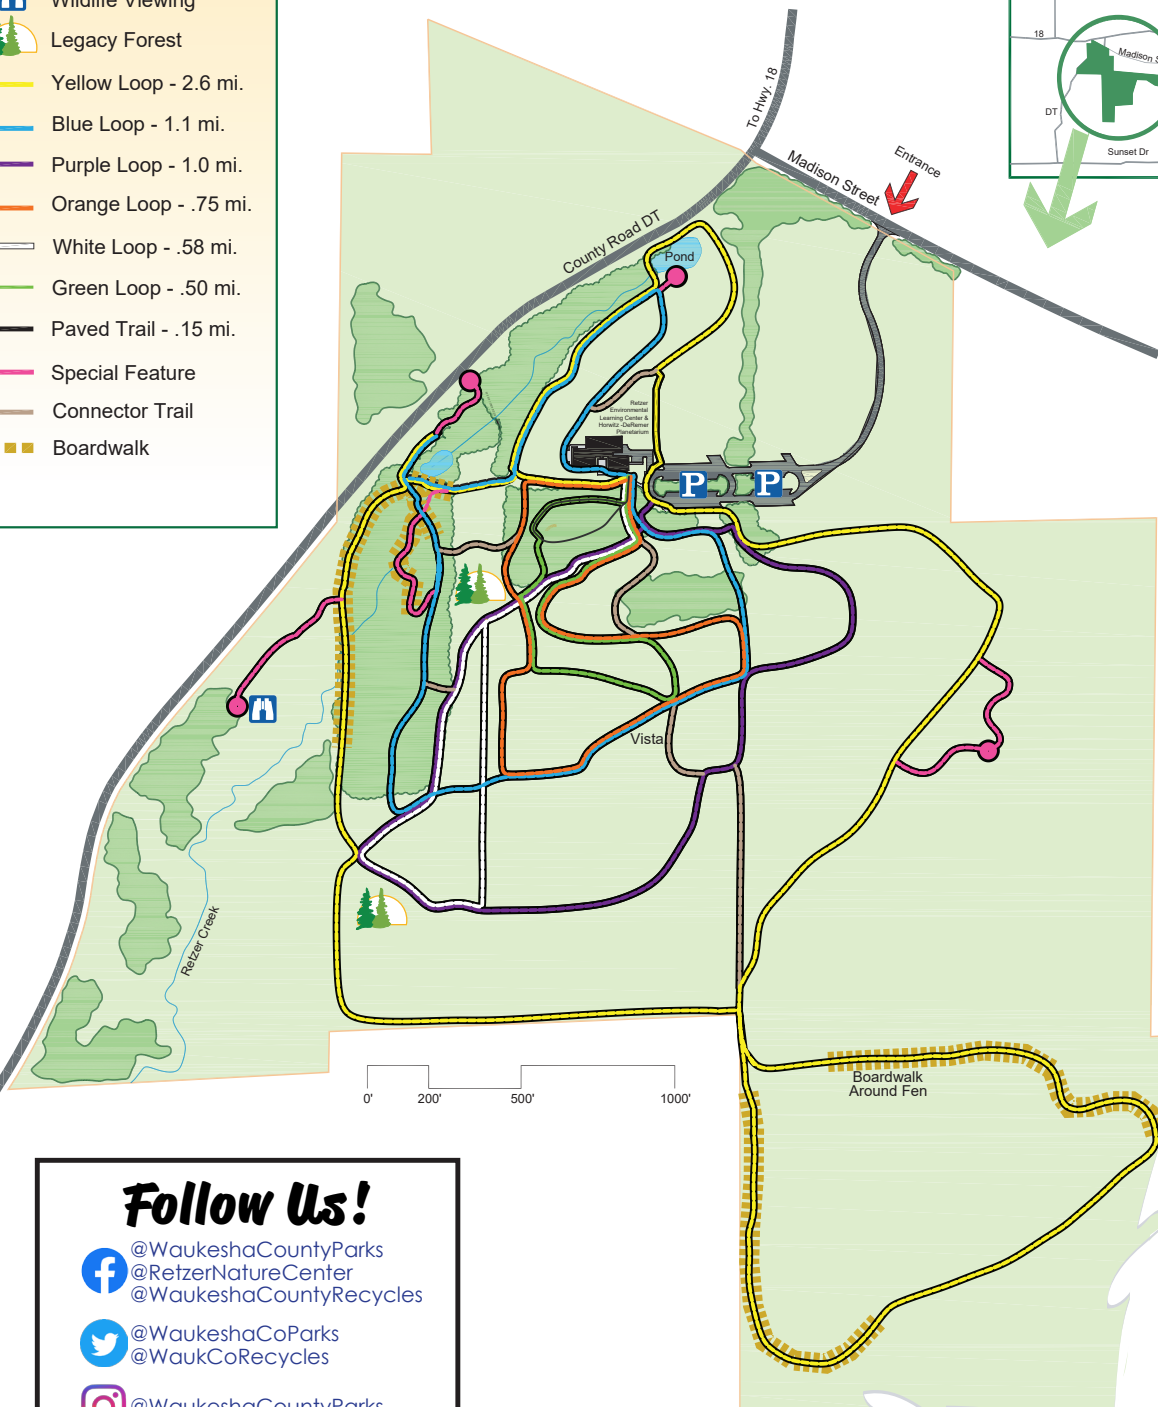

Park Hours: Sunrise - 10:00 p.m.

From I-94 - Exit #291/Hwy G
 Go south on Hwy TT to
 Madison Street, turn right.
 Retzer Nature Center address:
 S14 W28167 Madison Street
 Waukesha, WI 53188

Map Legend

- Parking
- Wildlife Viewing
- Legacy Forest
- Yellow Loop - 2.6 mi.
- Blue Loop - 1.1 mi.
- Purple Loop - 1.0 mi.
- Orange Loop - .75 mi.
- White Loop - .58 mi.
- Green Loop - .50 mi.
- Paved Trail - .15 mi.
- Special Feature
- Connector Trail
- Boardwalk

Follow Us!

- @WaukeshaCountyParks
- @RetzerNatureCenter
- @WaukeshaCountyRecycles
- @WaukeshaCoParks
- @WaukCoRecycles
- @WaukeshaCountyParks

Waukesha County
 Park System