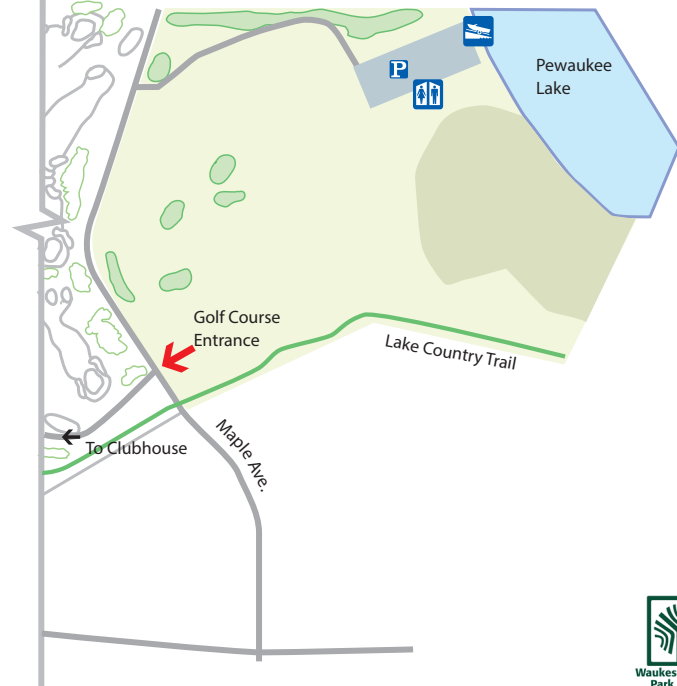

Map Legend

Woods	Hiking Trail
Wetland	Paved Trail
Parking	Connector Trail
Restroom	Lake Country Trail
Pit Toilets	Ice Age Trail
Drinking Water	Boardwalk to Beach (1/2 mile)
Electric	Firewood for Sale
Swimming	Legacy Forest
Volleyball Court	
Lake Access	
Wildlife Viewing	
Play Area	
Family Camping	
Group Camping	

Beach distance from:
 Picnic Area 1 and 2 – 1/2 mile
 Picnic Area 3 – 3/4 mile
 Picnic Area 4 – 1/2 mile
 Picnic Area 5 – 1/4 mile

Naga-Waukeee Park

651 S.T.H 83, Hartland, WI 53029

waukeshacountyparks.com