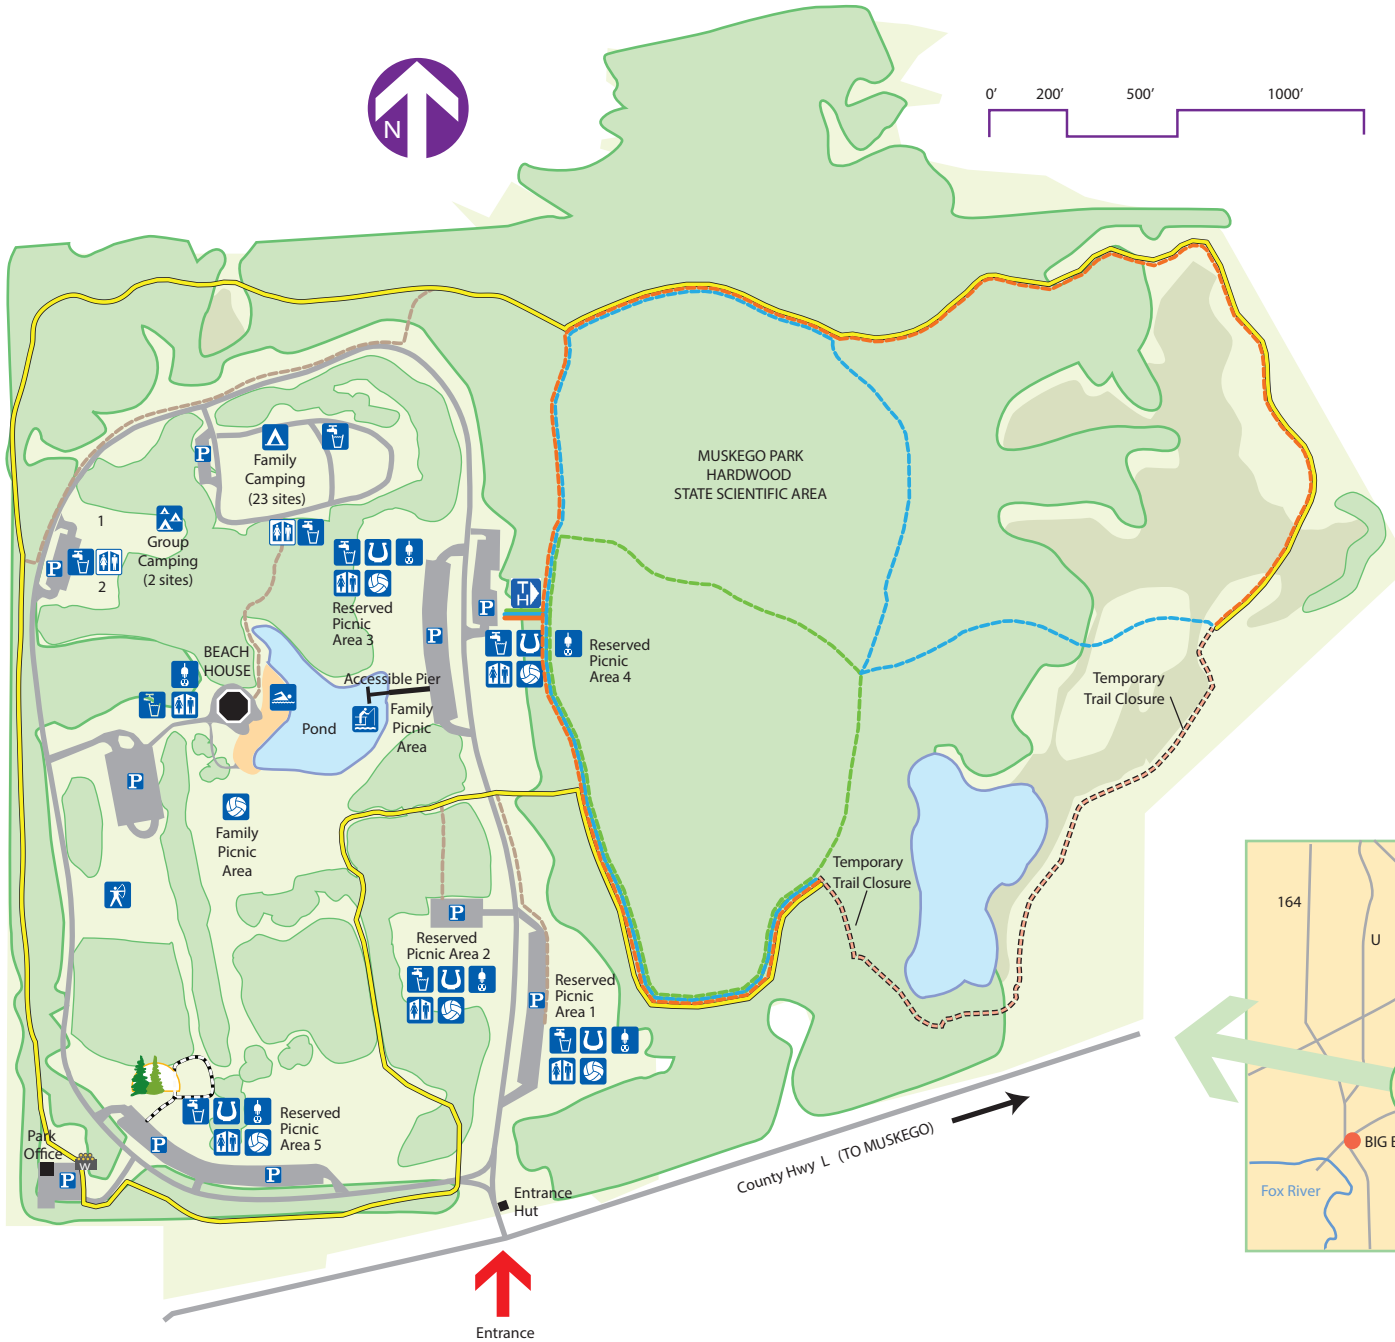

### Map Legend

- Woods
  - Wetland
  - Parking
  - Restroom
  - Portable Toilet
  - Drinking Water
  - Electric
  - Horseshoes
  - Swimming
  - Volleyball Court
  - Archery Range
  - Family Camping
  - Group Camping
  - Trailhead Kiosk
  - Firewood for Sale
  - Legacy Forest
- Trails**
- Yellow Loop - 2 Miles
  - Orange Hiking Loop - 1 Mile
  - Blue Hiking Loop - 1 Miles
  - Green Hiking Loop - .7 Miles
  - White Hiking Loop - .1 Mile
  - Trail Temporarily Closed (Availability as signed and per Park Foreman)
  - Connector Trail

Entrance

# Muskego Park

583 W20370 Janesville Rd., Muskego, WI 53150

waukeshacountyparks.com

Waukesha County Park System