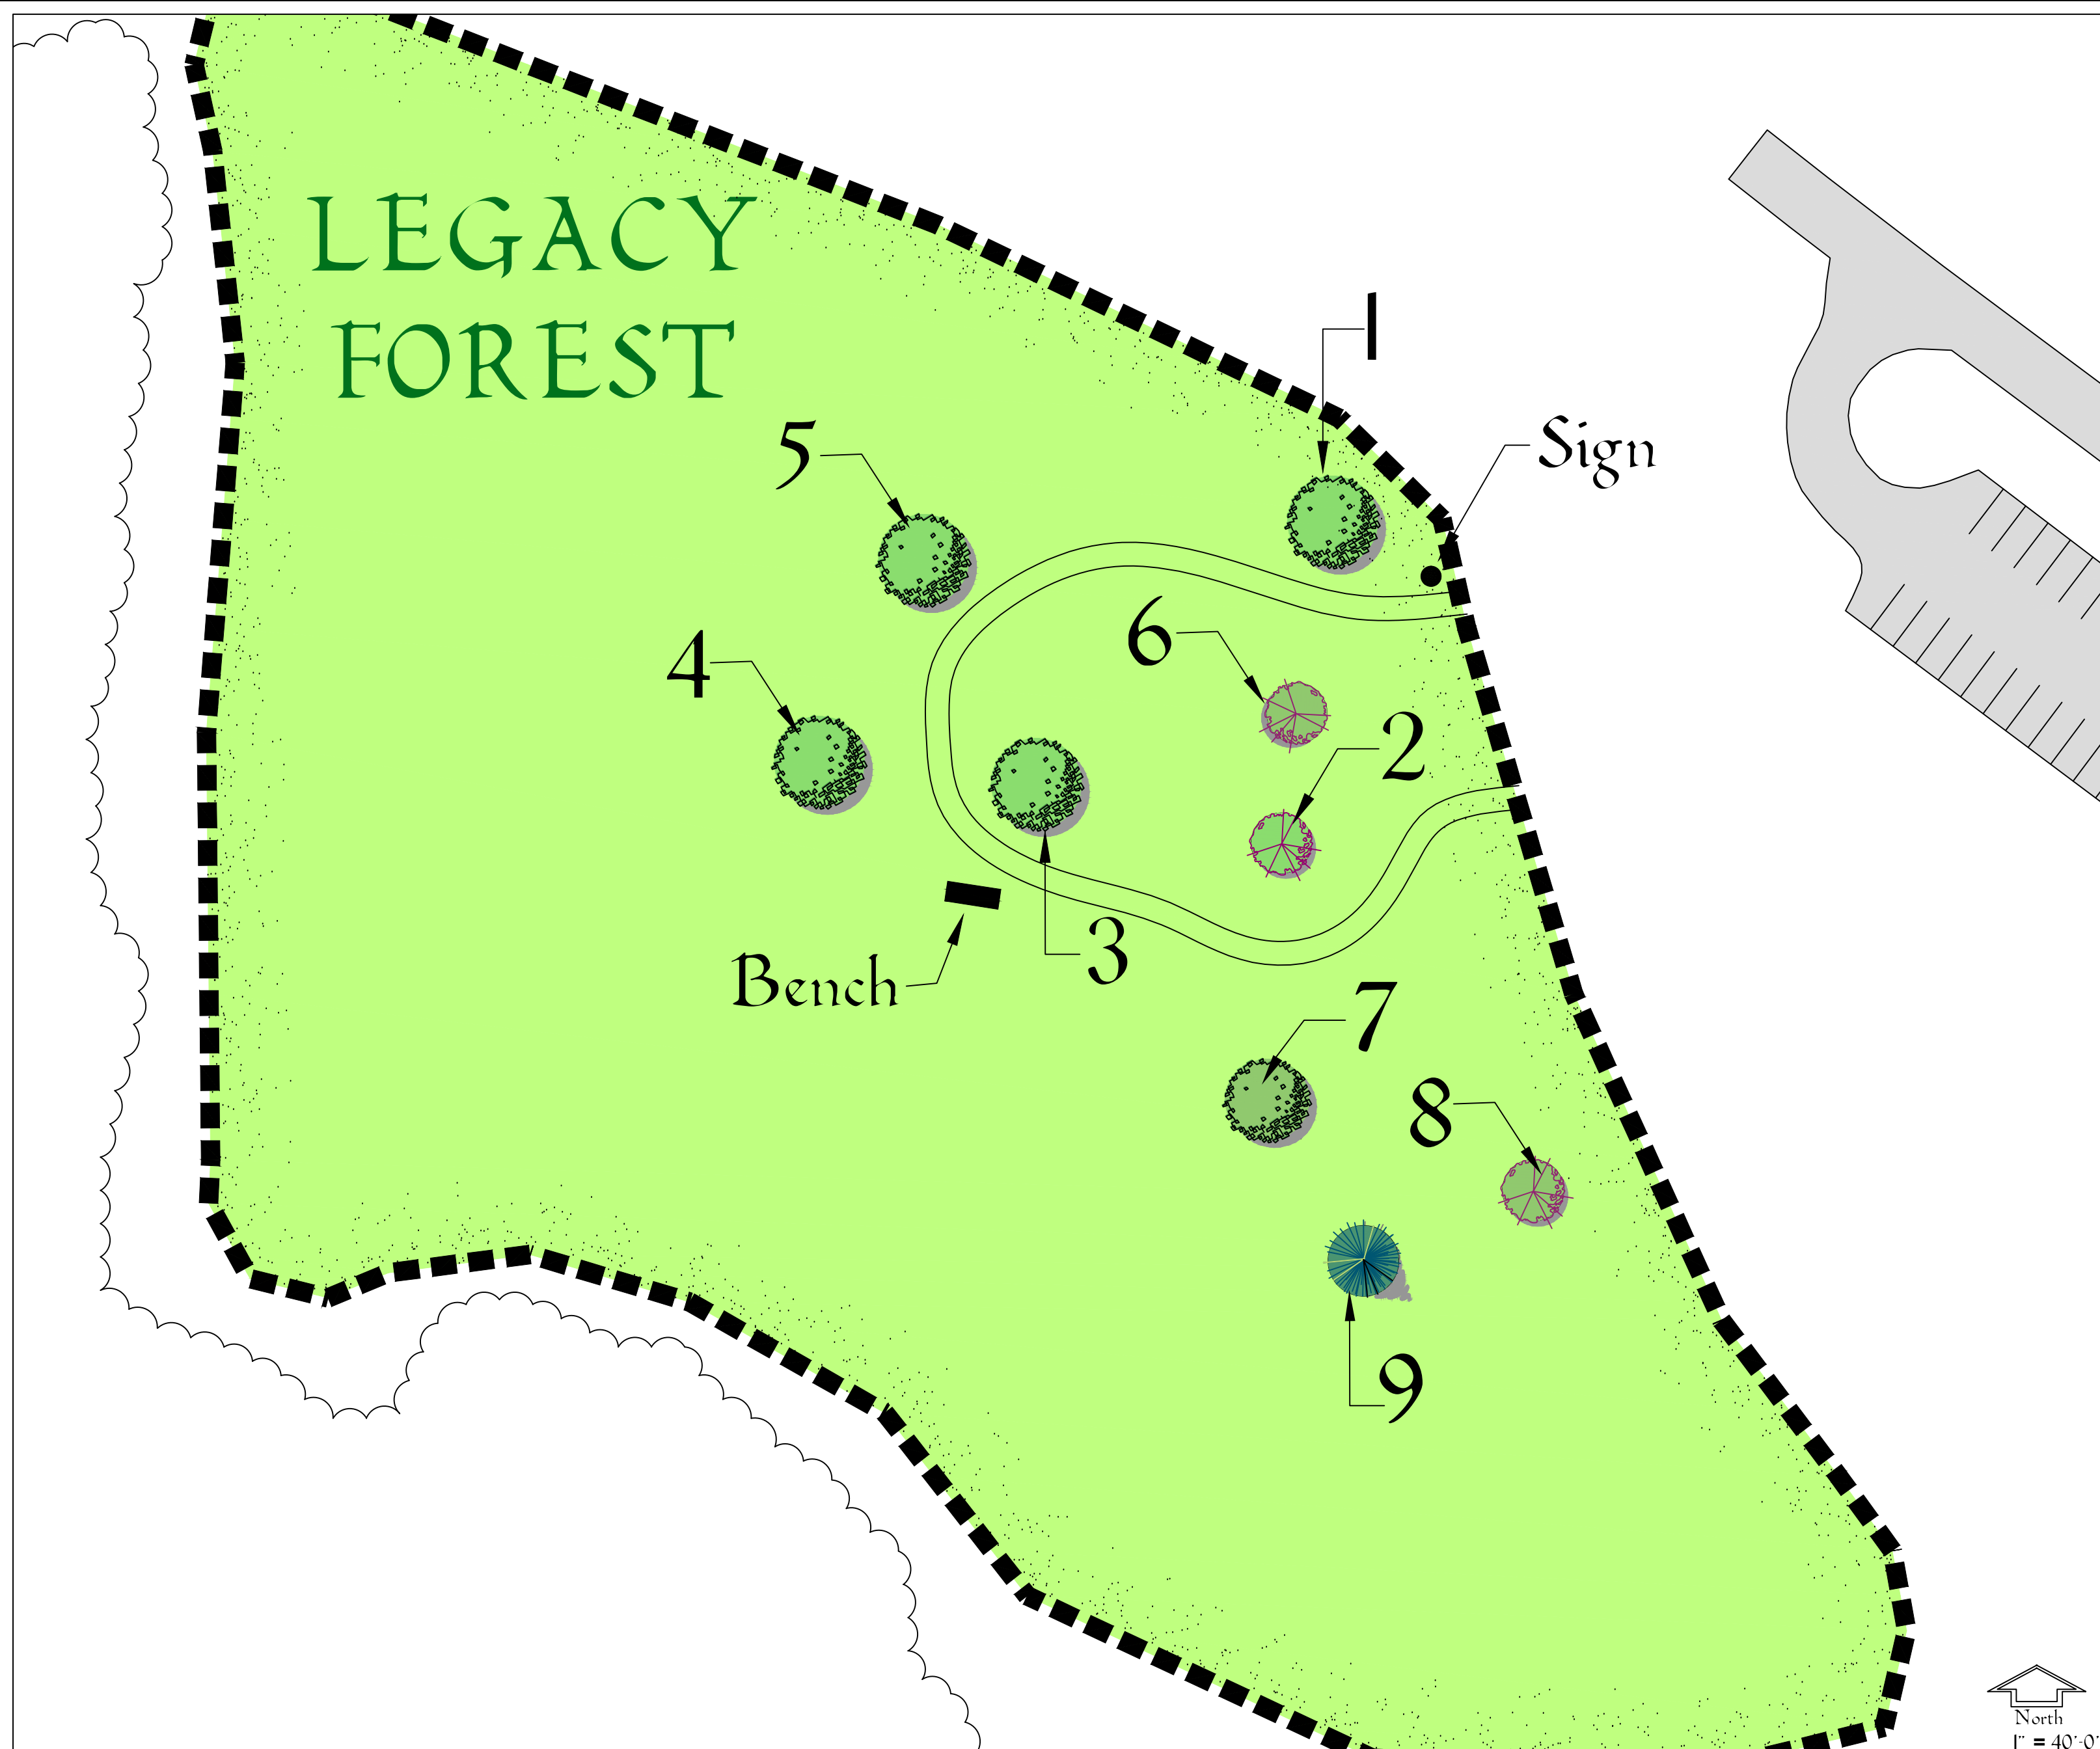

LEGACY FOREST
NASHOTAH PARK
CONTRIBUTORS

1. In the Honor of: Truman Schultz
Donated by: James Kavemeier
Species: Hawthorn
Date: Spring 2001
2. In the Memory of: Mark Beers
Donated by: Susan Beers
Species: Prairie Crabapple
Date: Spring 2010
3. In the Memory of: Jim Shaw
Donated by: Ann Shaw
Species: Oak
Date: Spring 2011
4. In the Memory of: David A. Sauer
Donated by: Sarah Sauer
Species: Oak
Date: Spring 2011
5. In the Memory of: William Shaw
Donated by: Shaw Family
Species: Oak
Date: Fall 2013
6. In the Memory of: Gene Mauel
Donated by: Lake Country Crimson Bells
Species: Prairie Crab
Date: Spring 2014
7. In the Memory of: The Nelson Family
Donated by: Reggy Ryan
Species: Serviceberry
Date: Spring 2015
8. In the Memory of: David E. Lodes
Donated by: Mary Lodes
Species: Sugar Maple
Date: Spring 2015
9. In the Memory of: Mark Nagle
Donated by: Jenny Butler
Species: White Pine
Date: Fall 2016

LEGACY
FOREST

LEGACY FOREST
NASHOTAH PARK