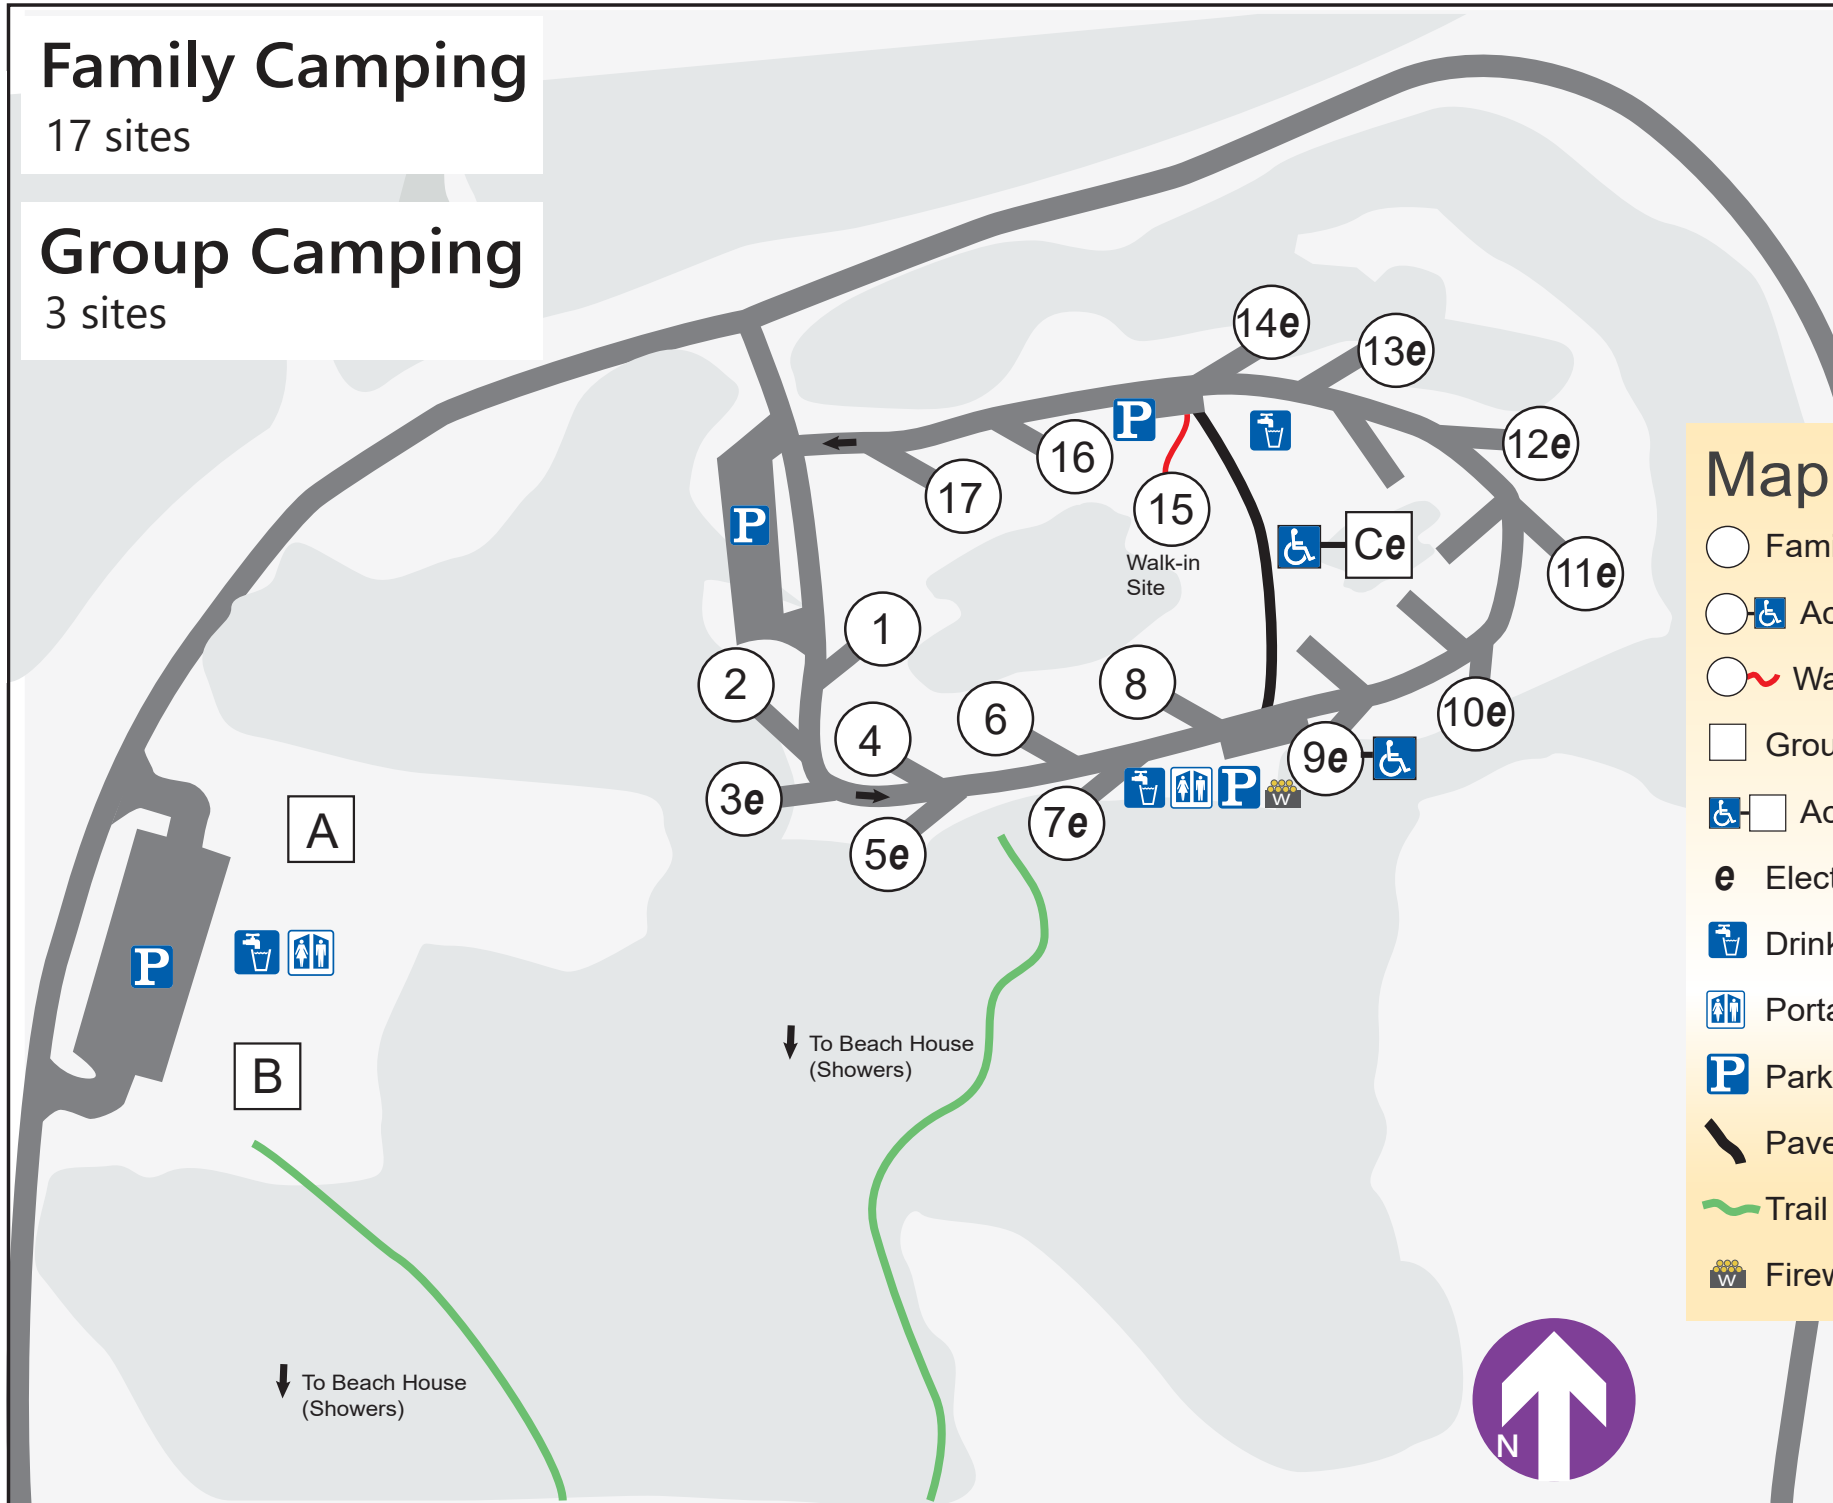

## Family Camping

17 sites

## Group Camping

3 sites

## Map Legend

- Family Campsite
- ♿ Accessible Family Campsite
- ~ Walk-in Campsite
- Group Camping Area
- ♿ □ Accessible Group Camp
- e** Electric Site
- 🚰 Drinking Water
- 🚻 Portable/Vault Toilets
- P** Parking
- ▬ Paved Trail
- ~ Trail
- 🪵 Firewood for Sale (Self Serve)