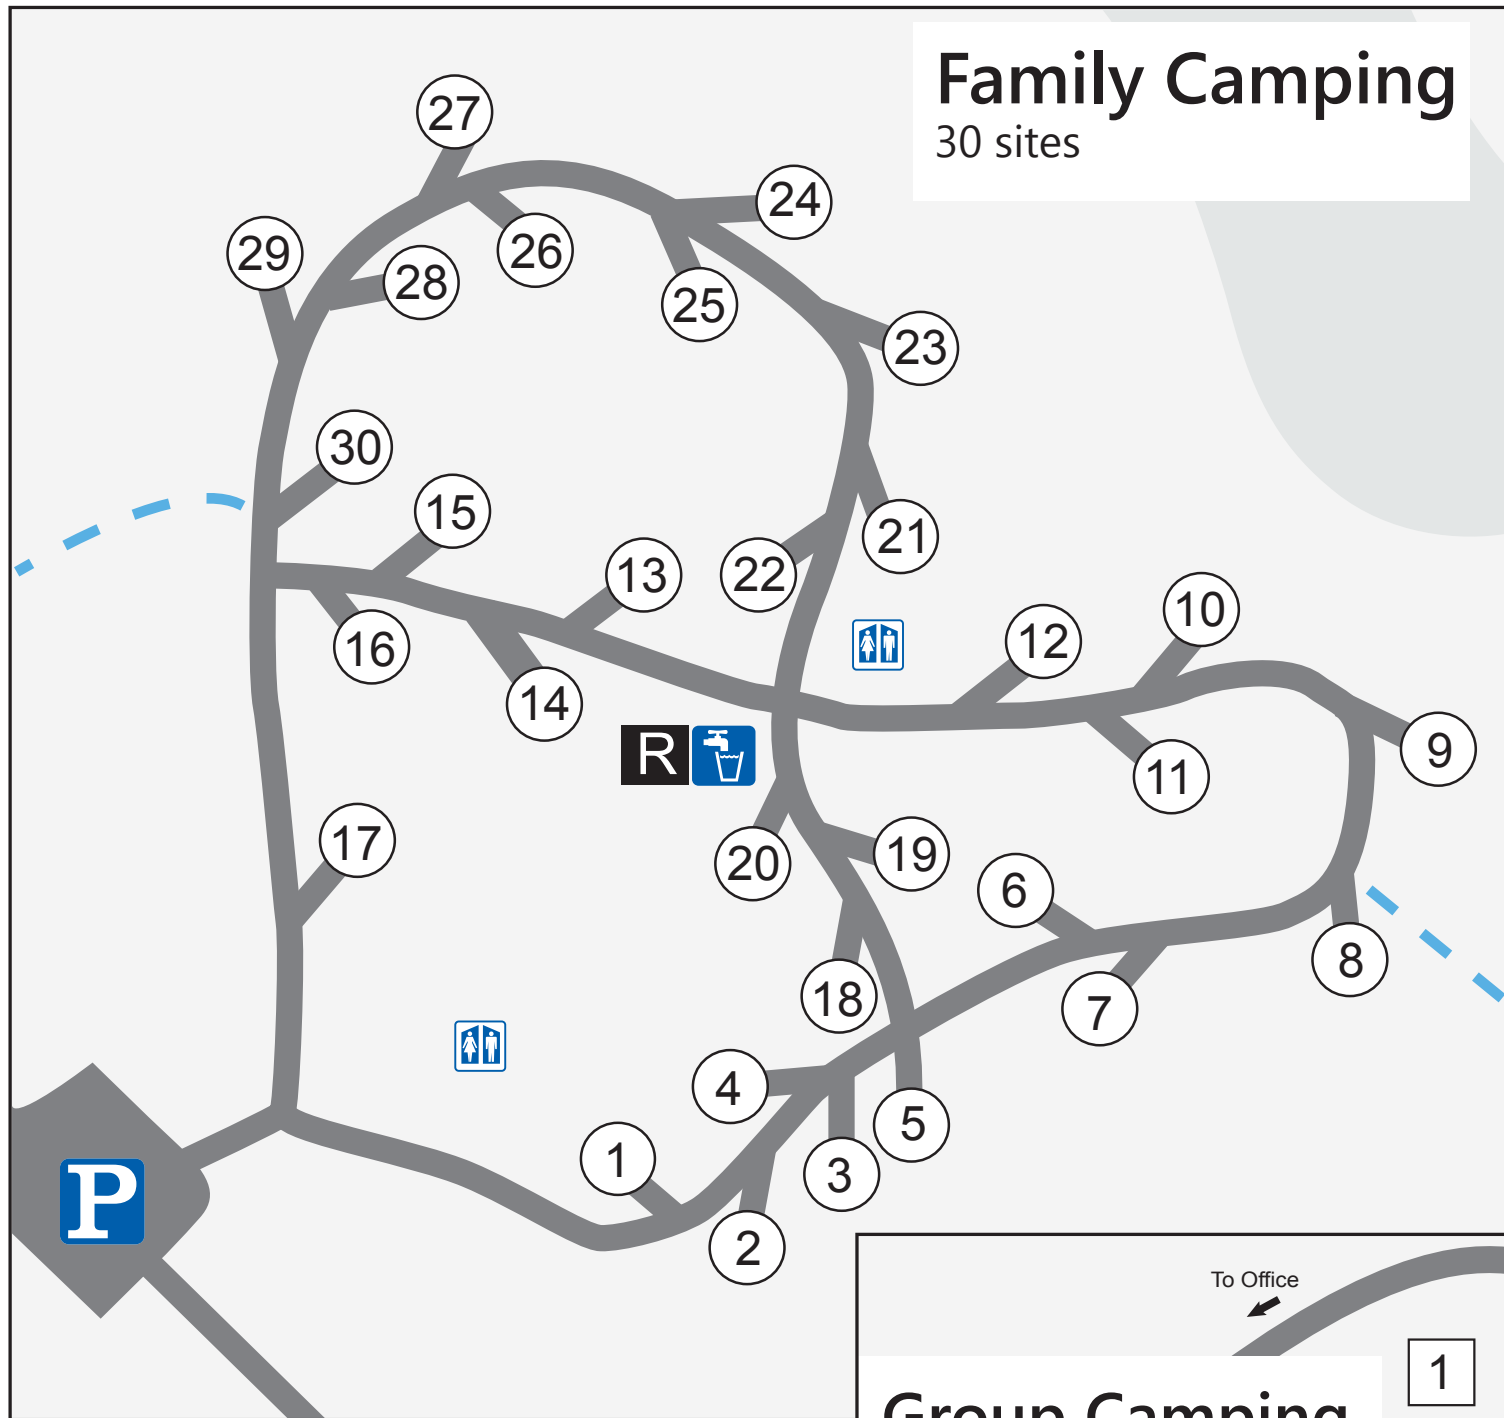

Menomonee Park Campgrounds

Map Legend

- Family Campsite
- Group Camping Area
- R** Registration (Pay Box)
-  Drinking Water
-  Pit Toilets
- P** Parking
-  Trail Access
-  Hiking Trail
-  Hiking, Dog Walking and Snowshoe Trail