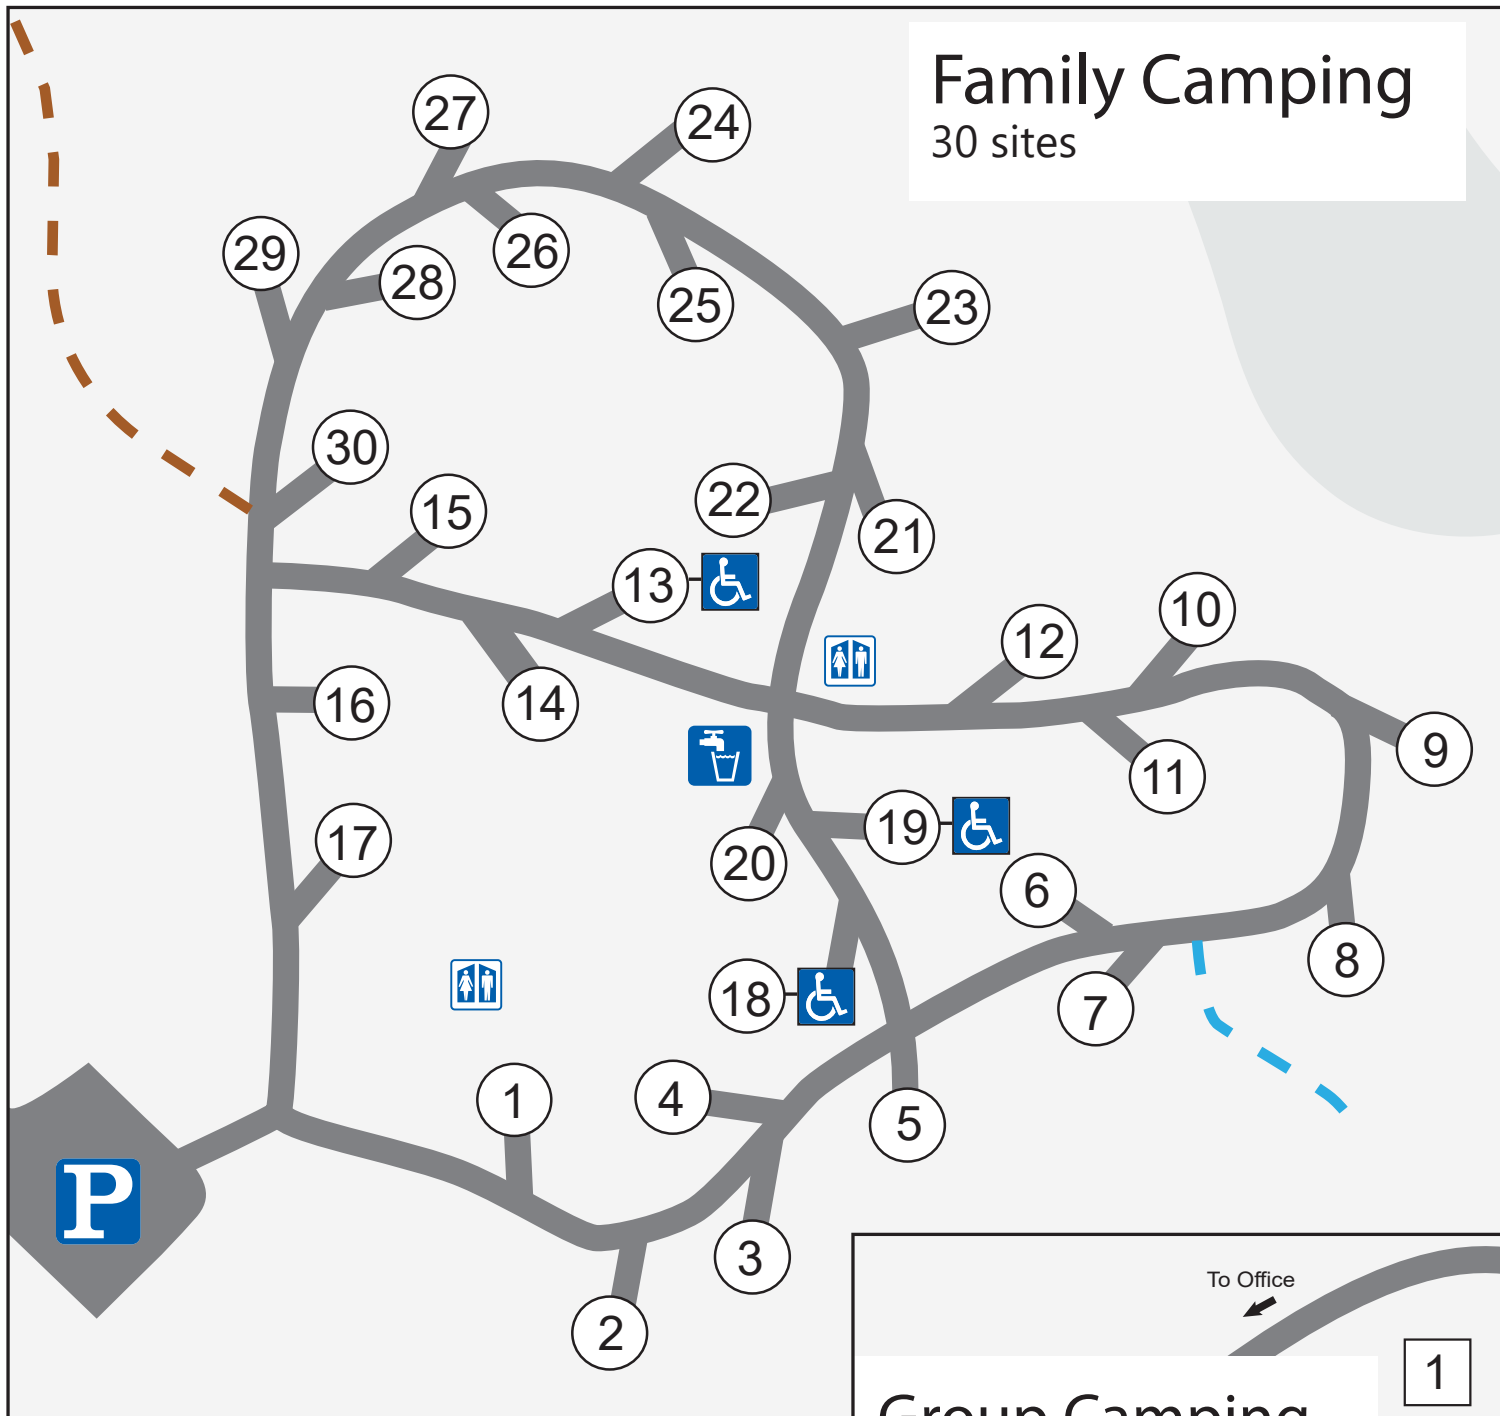

Menomonee Park Campgrounds

Map Legend

- Family Campsite
- ♿ Accessible Family Campsite
- Group Camping Area
- 🥤 Drinking Water
- 🚻 Portable/Vault Toilets
- P Parking
- Hiking Trail, Winter = Ski Only
- - - Hiking Trail, Winter = Snowshoe and Hiking Trail