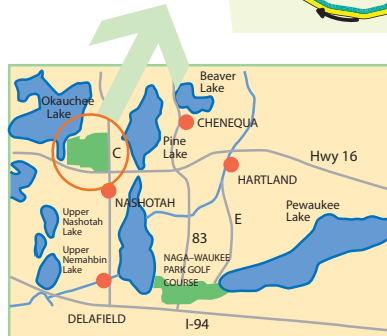

Nashotah Park

Winter Trails Map

W330 N5113 County Road C, Nashotah, WI 53058
Park Office: 262-367-1022 | Guest Services: 262-548-7801
www.WaukeshaCountyParks.com

Map Legend

- Woods
- Wetland
- Dog Exercise Area
- Parking
- Restroom
- Drinking Water
- Dog Watering Station
- Electric
- Volleyball Court
- Horseshoes
- Sledding Hill
- Trailhead Kiosk
- Legacy Forest

Cross-Country Ski Trails

- Yellow Loop - 3.3 Miles (Winter = Ski Only)
- Blue/Green Loop - 1.9 Miles (Winter = Ski Only)
- Purple Loop - 1.4 Miles (Winter = Ski Only)
- Pink Loop - 0.9 Mile, Steep (Winter = Ski Only)
- One-way Trail
- Two-way Trail

Hiking, Snowshoeing, Walking Trails

- Orange Hiking Loop - 1.3 Miles (Winter = Ungroomed)
- Brown Hiking Loop - 1.2 Miles (Winter = Ungroomed)
- Blue Hiking Loop - 1.15 Miles (Winter = Ungroomed)
- Green Hiking Loop - 0.75 Mile (Winter = Ungroomed)
- White Hiking Loop - 0.1 Mile (Winter = Ungroomed)
- Connector Trail

Waukesha County Park System

Team effort: Preserve condition of expertly groomed trails for users and best use of resources.

Groomed Trails
Cross-country skiing only

Skiers follow one-way traffic patterns as shown on map at left
Use caution in two-way traffic areas on trails.

Ungroomed Trails
Hikers
Snowshoers
Walkers + Pets
Dogs: 6ft. leash req.

Yield to skiers at crossings
Stay alert for trail crossings
Sorry, no bikes allowed

EMERGENCY INFORMATION

In case of emergency, dial 9-1-1.
To contact the Waukesha County Sheriff's Department, dial 262-446-5070.