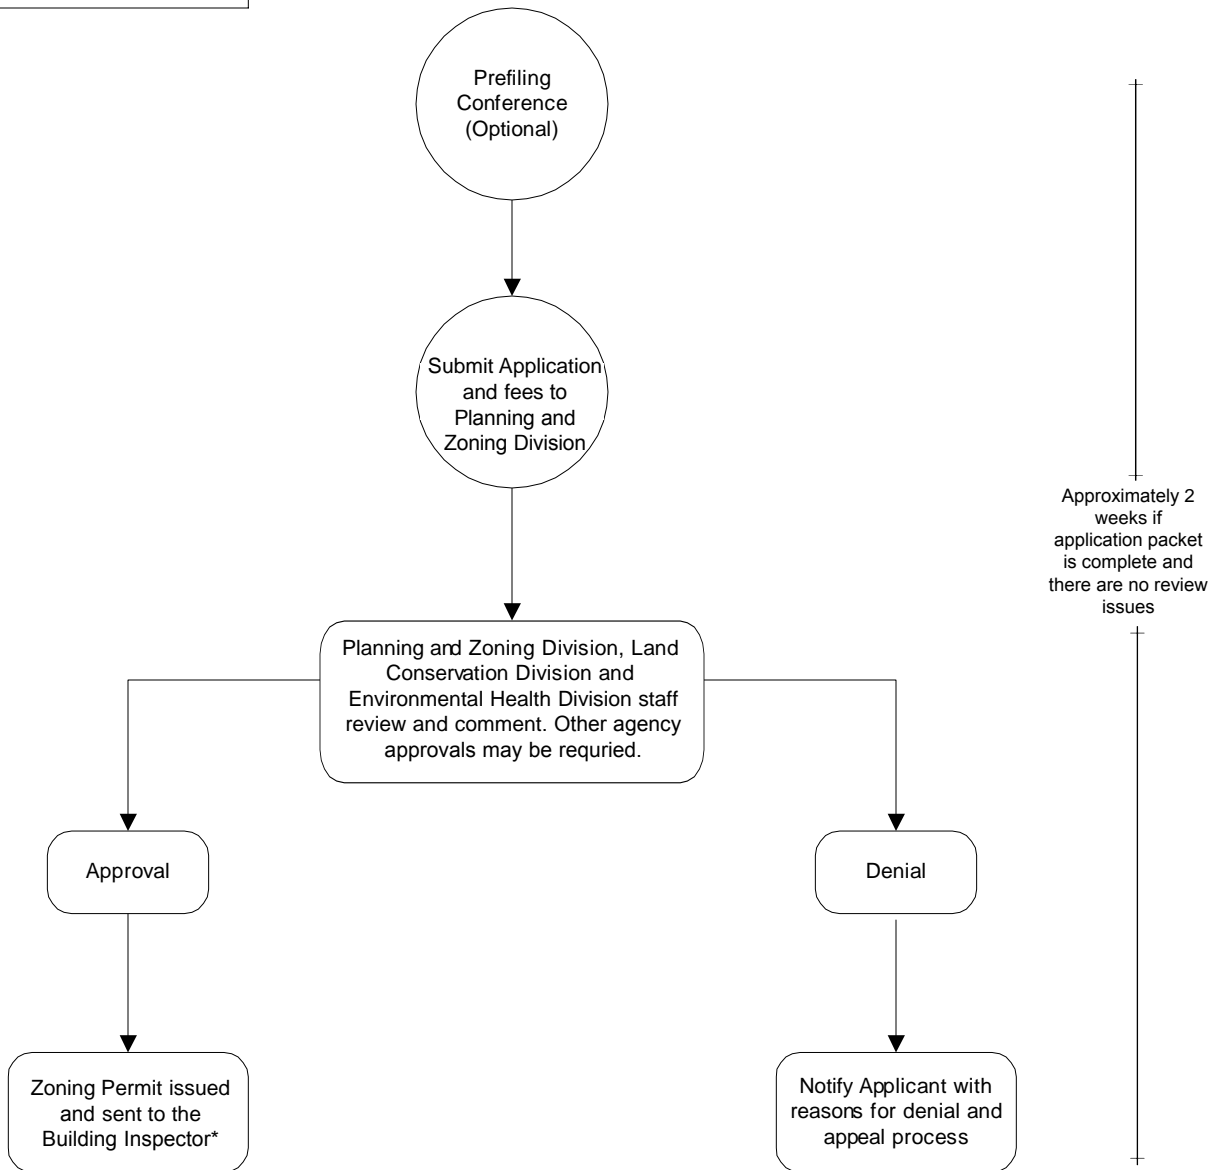

ZONING PERMIT FOR AIRPORT HEIGHT.VSD

- - Applicant handles this step
- - County handles this step
- ▣ - Shaded square indicates another County process described elsewhere in this book
- ⊙ - Shaded circle indicates an action involving another unit of government

*Airport Height Zoning Permits in the City of Waukesha are issued directly to the owner, not the City.