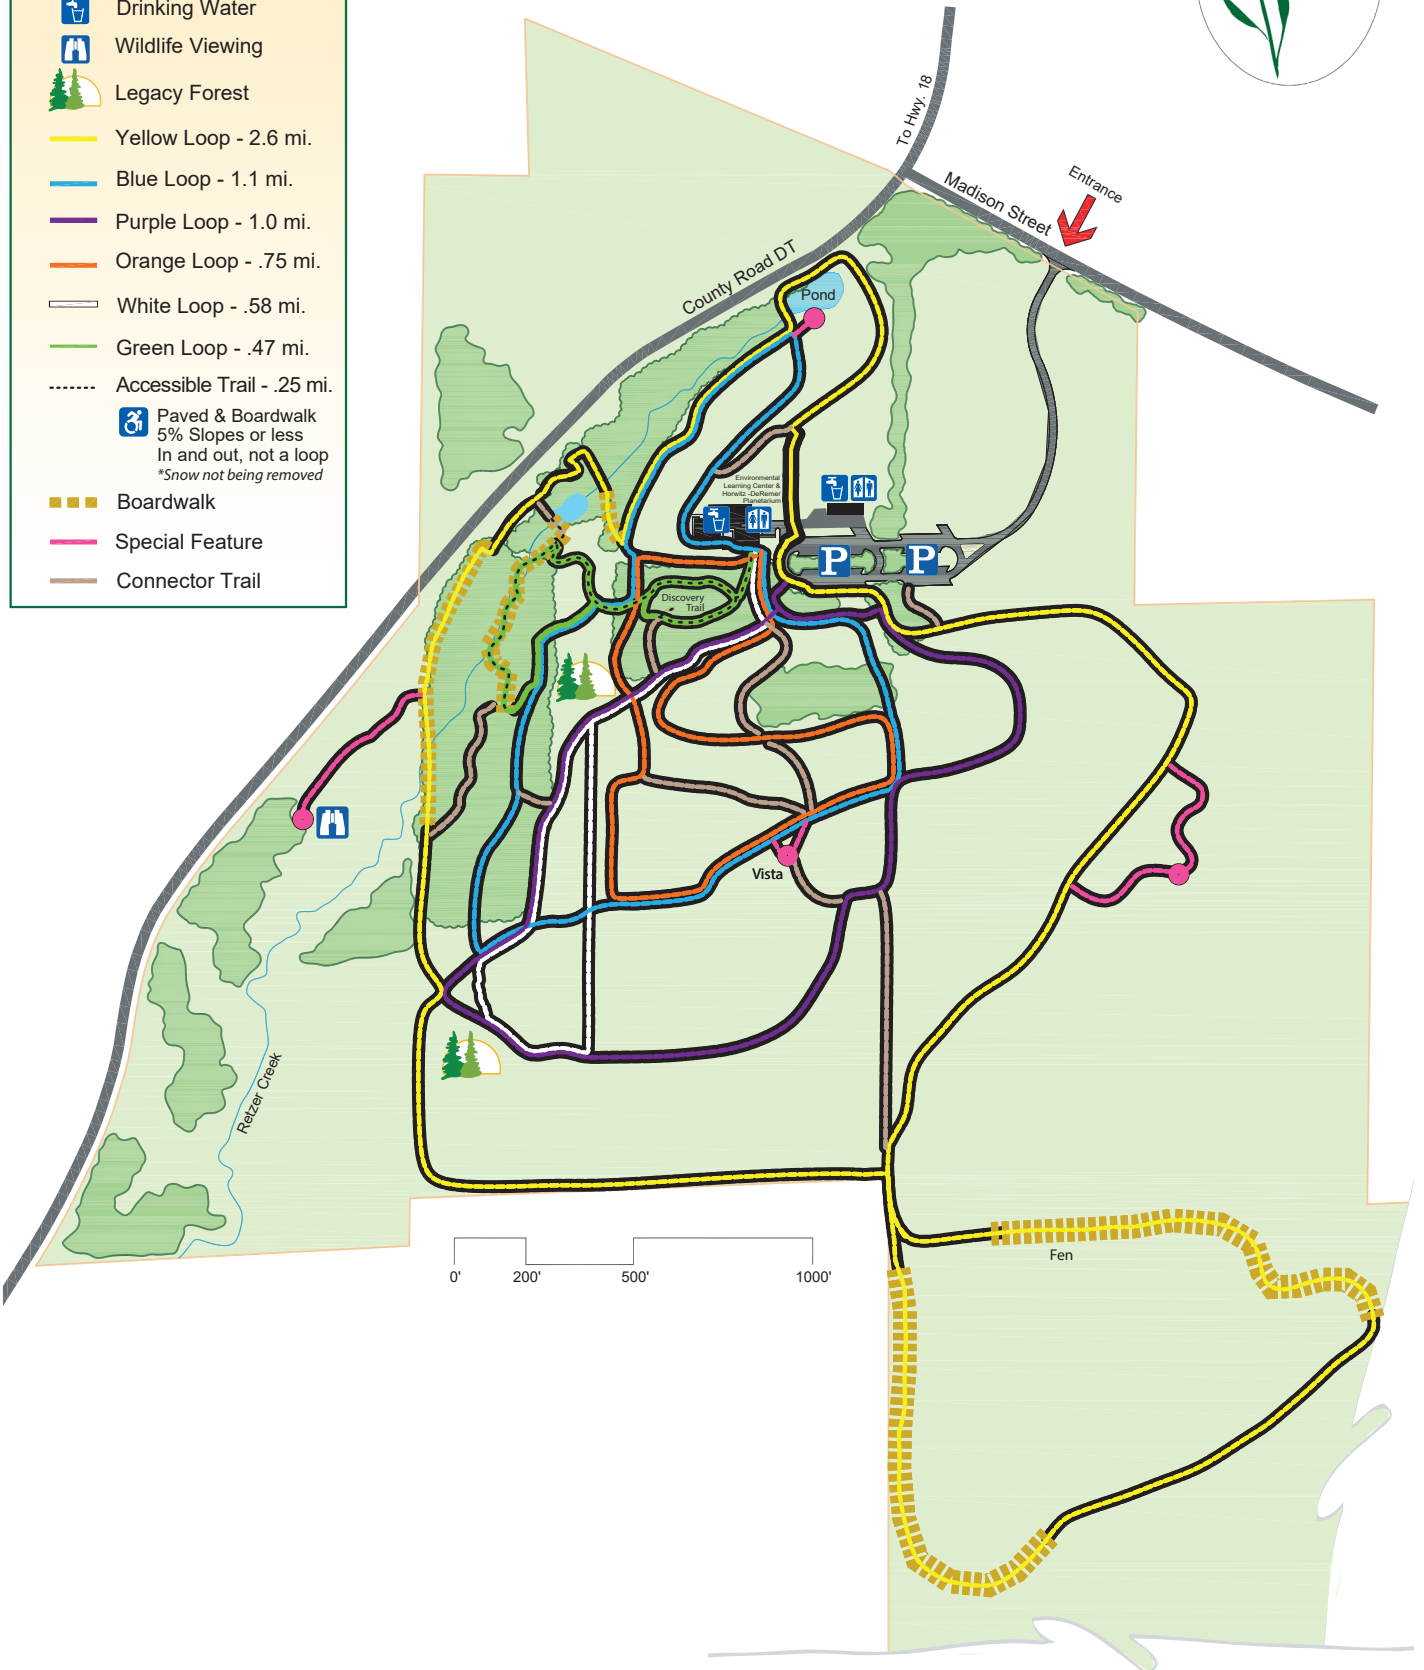

Retzer Nature Center

S14 W28167 Madison Street, Waukesha, WI 53188

Phone: (262) 896-8007

www.waukeshacountyparks.com

Map Legend

- Parking
- Restroom
- Drinking Water
- Wildlife Viewing
- Legacy Forest
- Yellow Loop - 2.6 mi.
- Blue Loop - 1.1 mi.
- Purple Loop - 1.0 mi.
- Orange Loop - .75 mi.
- White Loop - .58 mi.
- Green Loop - .47 mi.
- Accessible Trail - .25 mi.
- Paved & Boardwalk
5% Slopes or less
In and out, not a loop
**Snow not being removed*
- Boardwalk
- Special Feature
- Connector Trail

S14 W28167 Madison Street, Waukesha, WI 53188

Phone: (262) 896-8007

www.waukeshacountyparks.com

Retzer Nature Center

www.waukeshacountyparks.com

Discovery Trail Detail