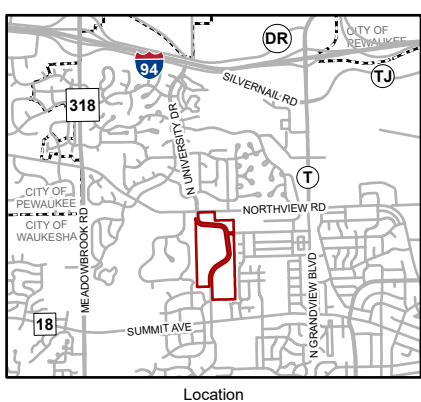

# UW Milwaukee - Waukesha Campus

**MAP 1: STUDY AREA**

Location

- Subject Lands (75.9 ac)
- Civil Division Boundary
- Parcel Boundary