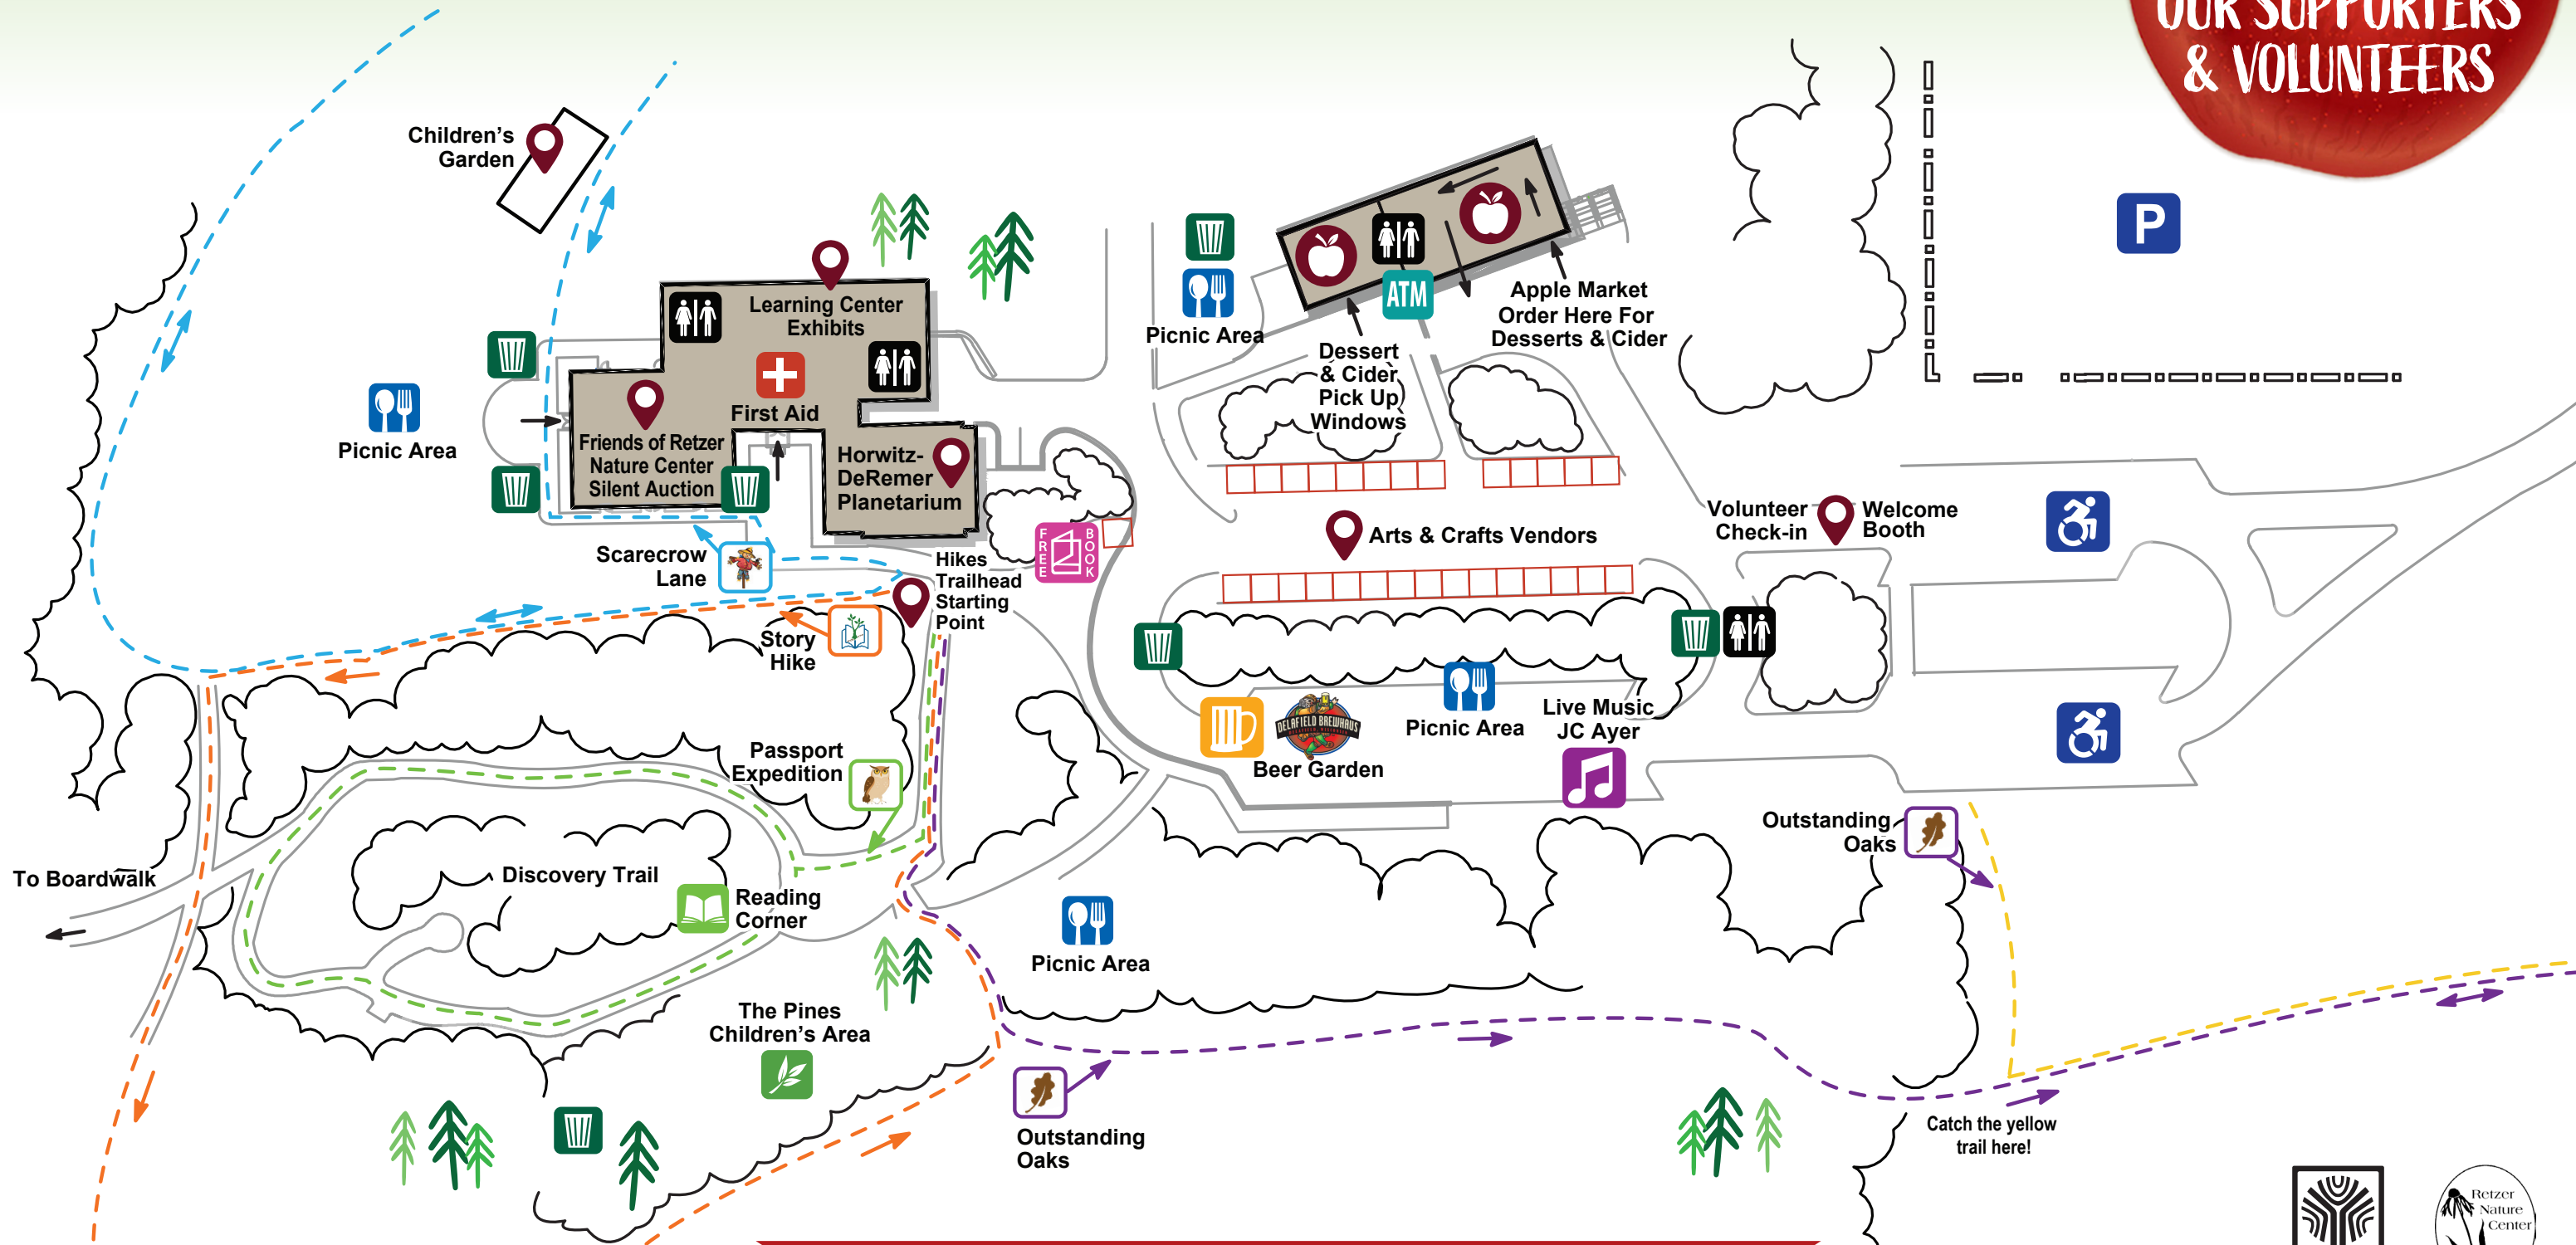

Friends of Retzer Nature Center's Apple Harvest Festival

- | | | | |
|-------------------------------|----------------------------|------------------------------|---------------------|
| Children's Area | Restrooms | Arts & Crafts Vendors | Passport Expedition |
| Delafield Brewery Beer Garden | ATM | Live Music | Scarecrow Lane |
| Picnic Area | First Aid | Waukesha Reads Book Giveaway | Story Hike |
| Waste Station | Parking Accessible Parking | Retzer Reading Circle | Outstanding Oaks |

www.waukeshacounty.gov/appleharvestfestival