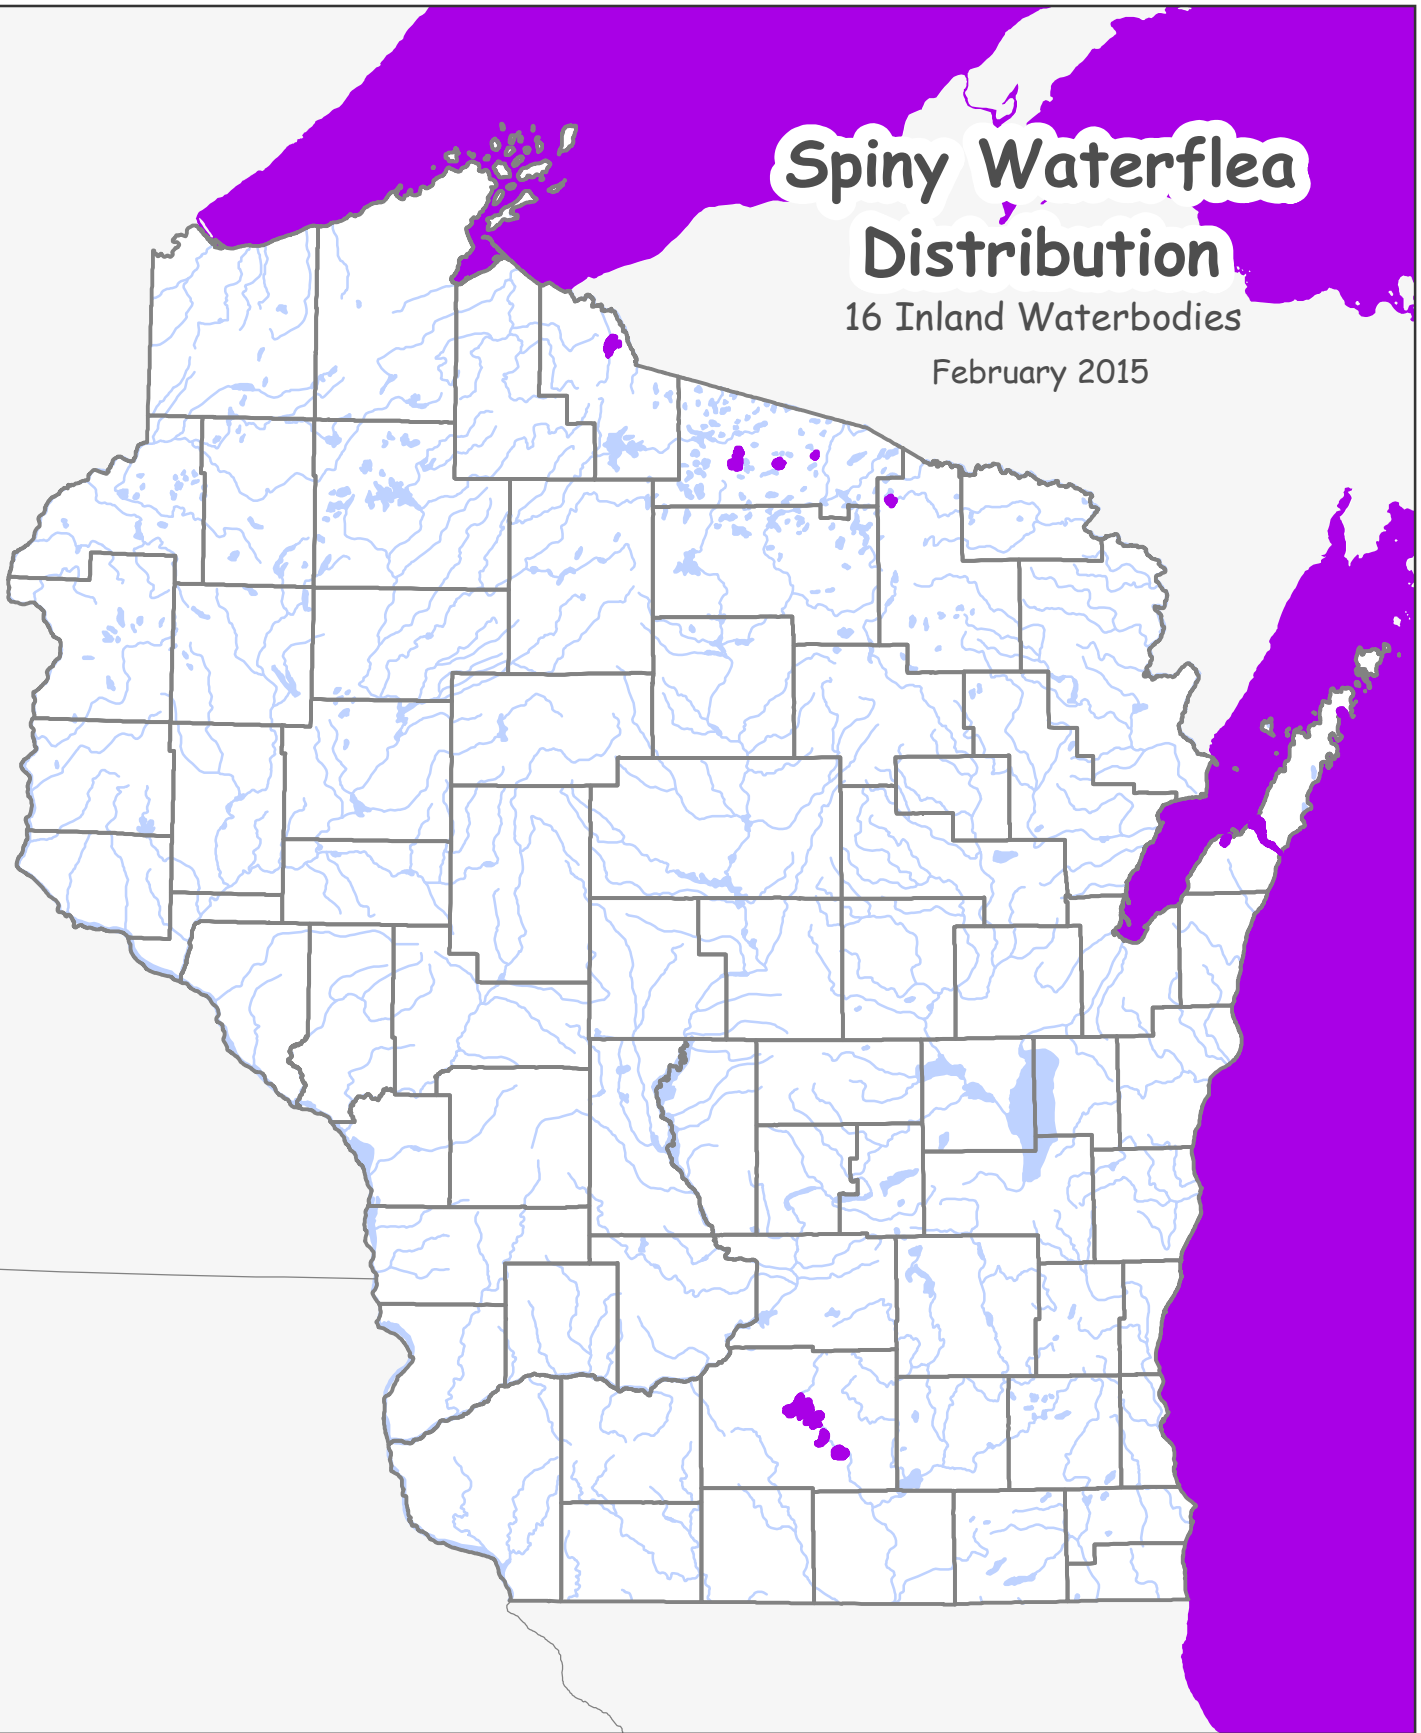

Spiny Waterflea

Distribution

16 Inland Waterbodies

February 2015

Legend

■ Spiny Waterflea

0 25 50 100 Miles

Wisconsin Dept. of Natural Resources,
Division of Water,
Bureau of Water Quality,
Lakes and Rivers Section