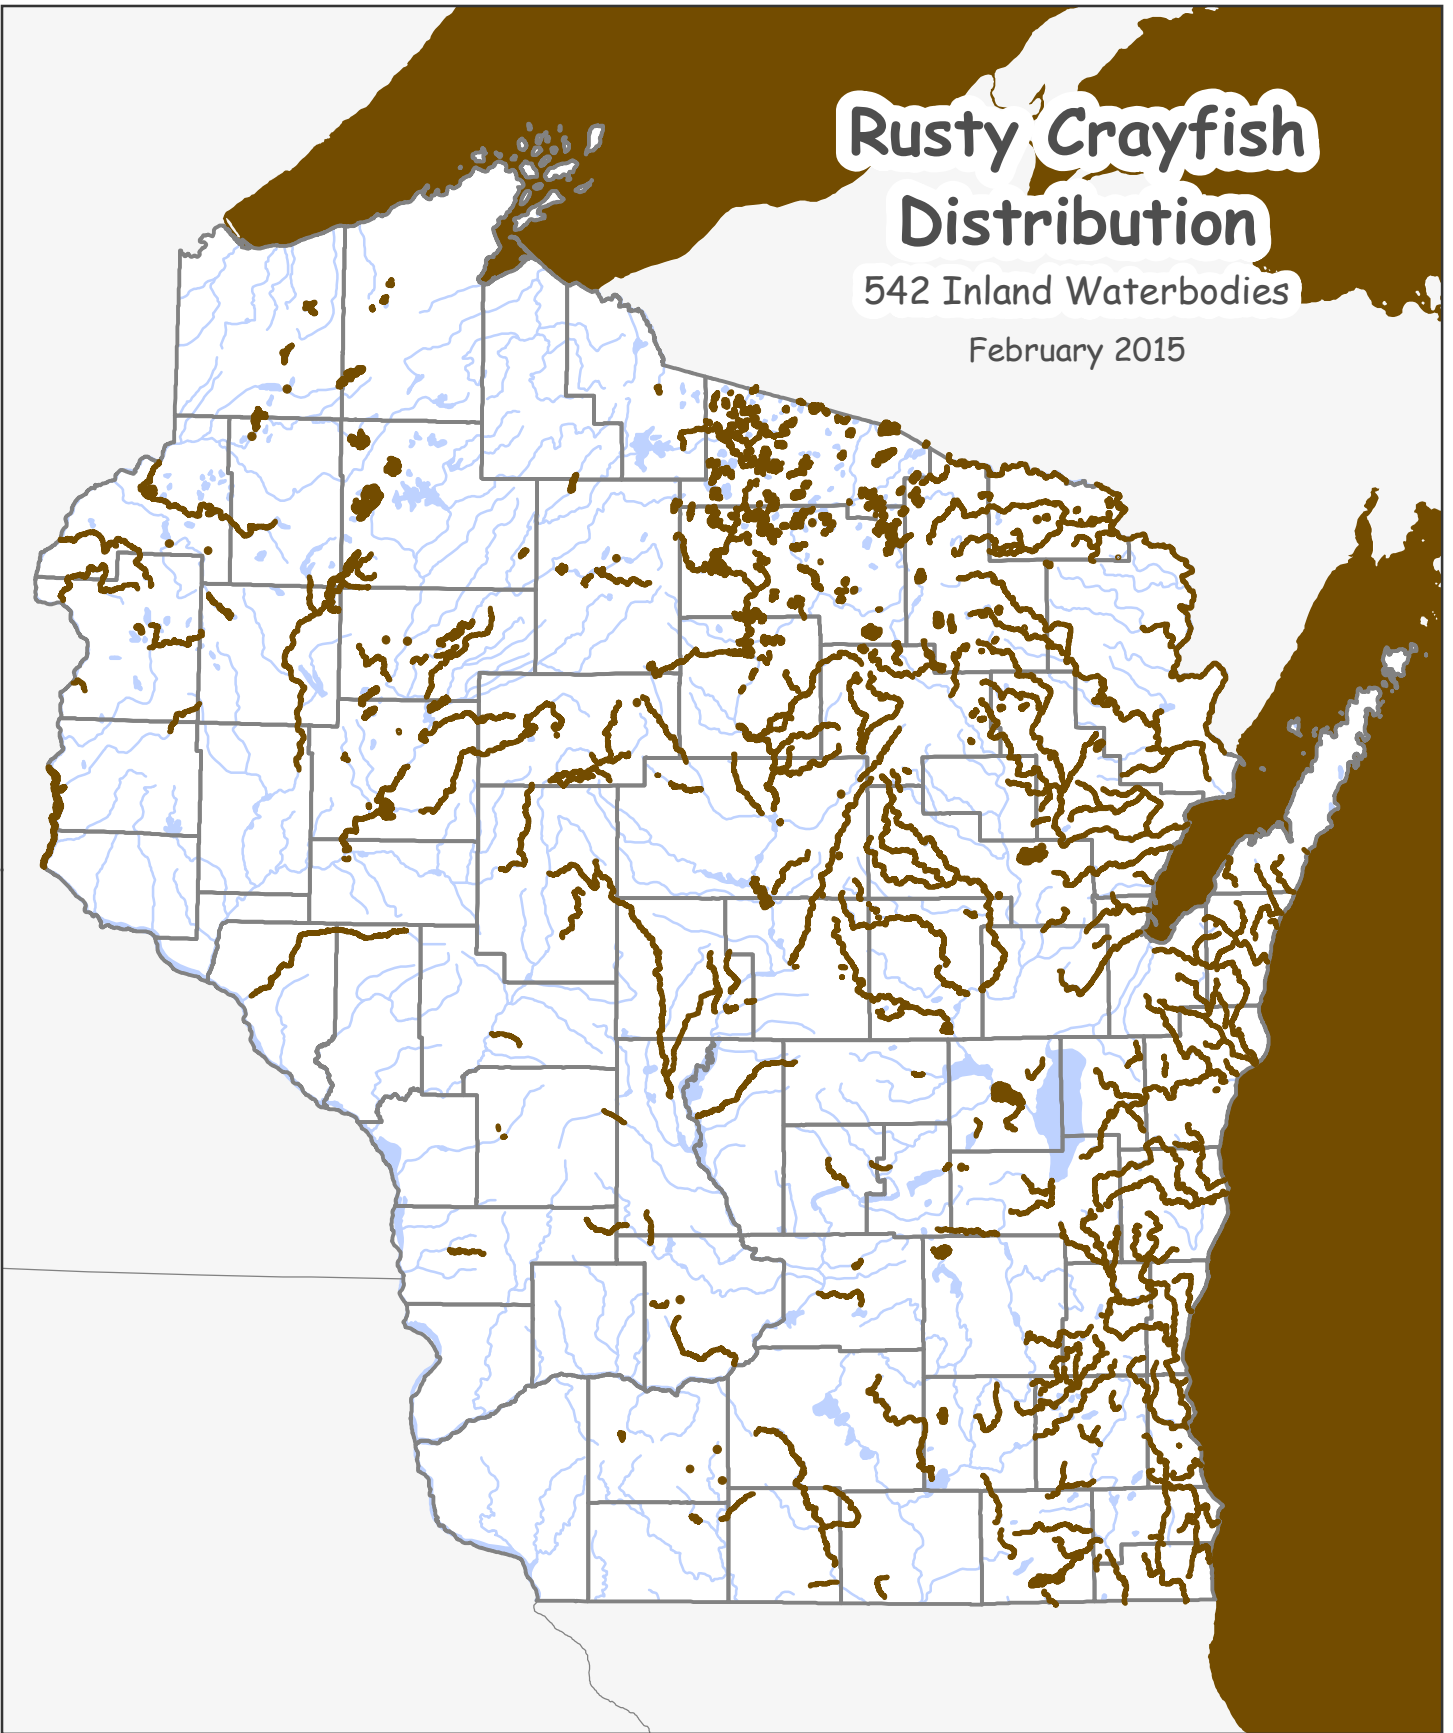

Rusty Crayfish Distribution

542 Inland Waterbodies

February 2015

Legend

 Rusty Crayfish

 Miles

Wisconsin Dept. of Natural Resources,
Division of Water,
Bureau of Water Quality,
Lakes and Rivers Section