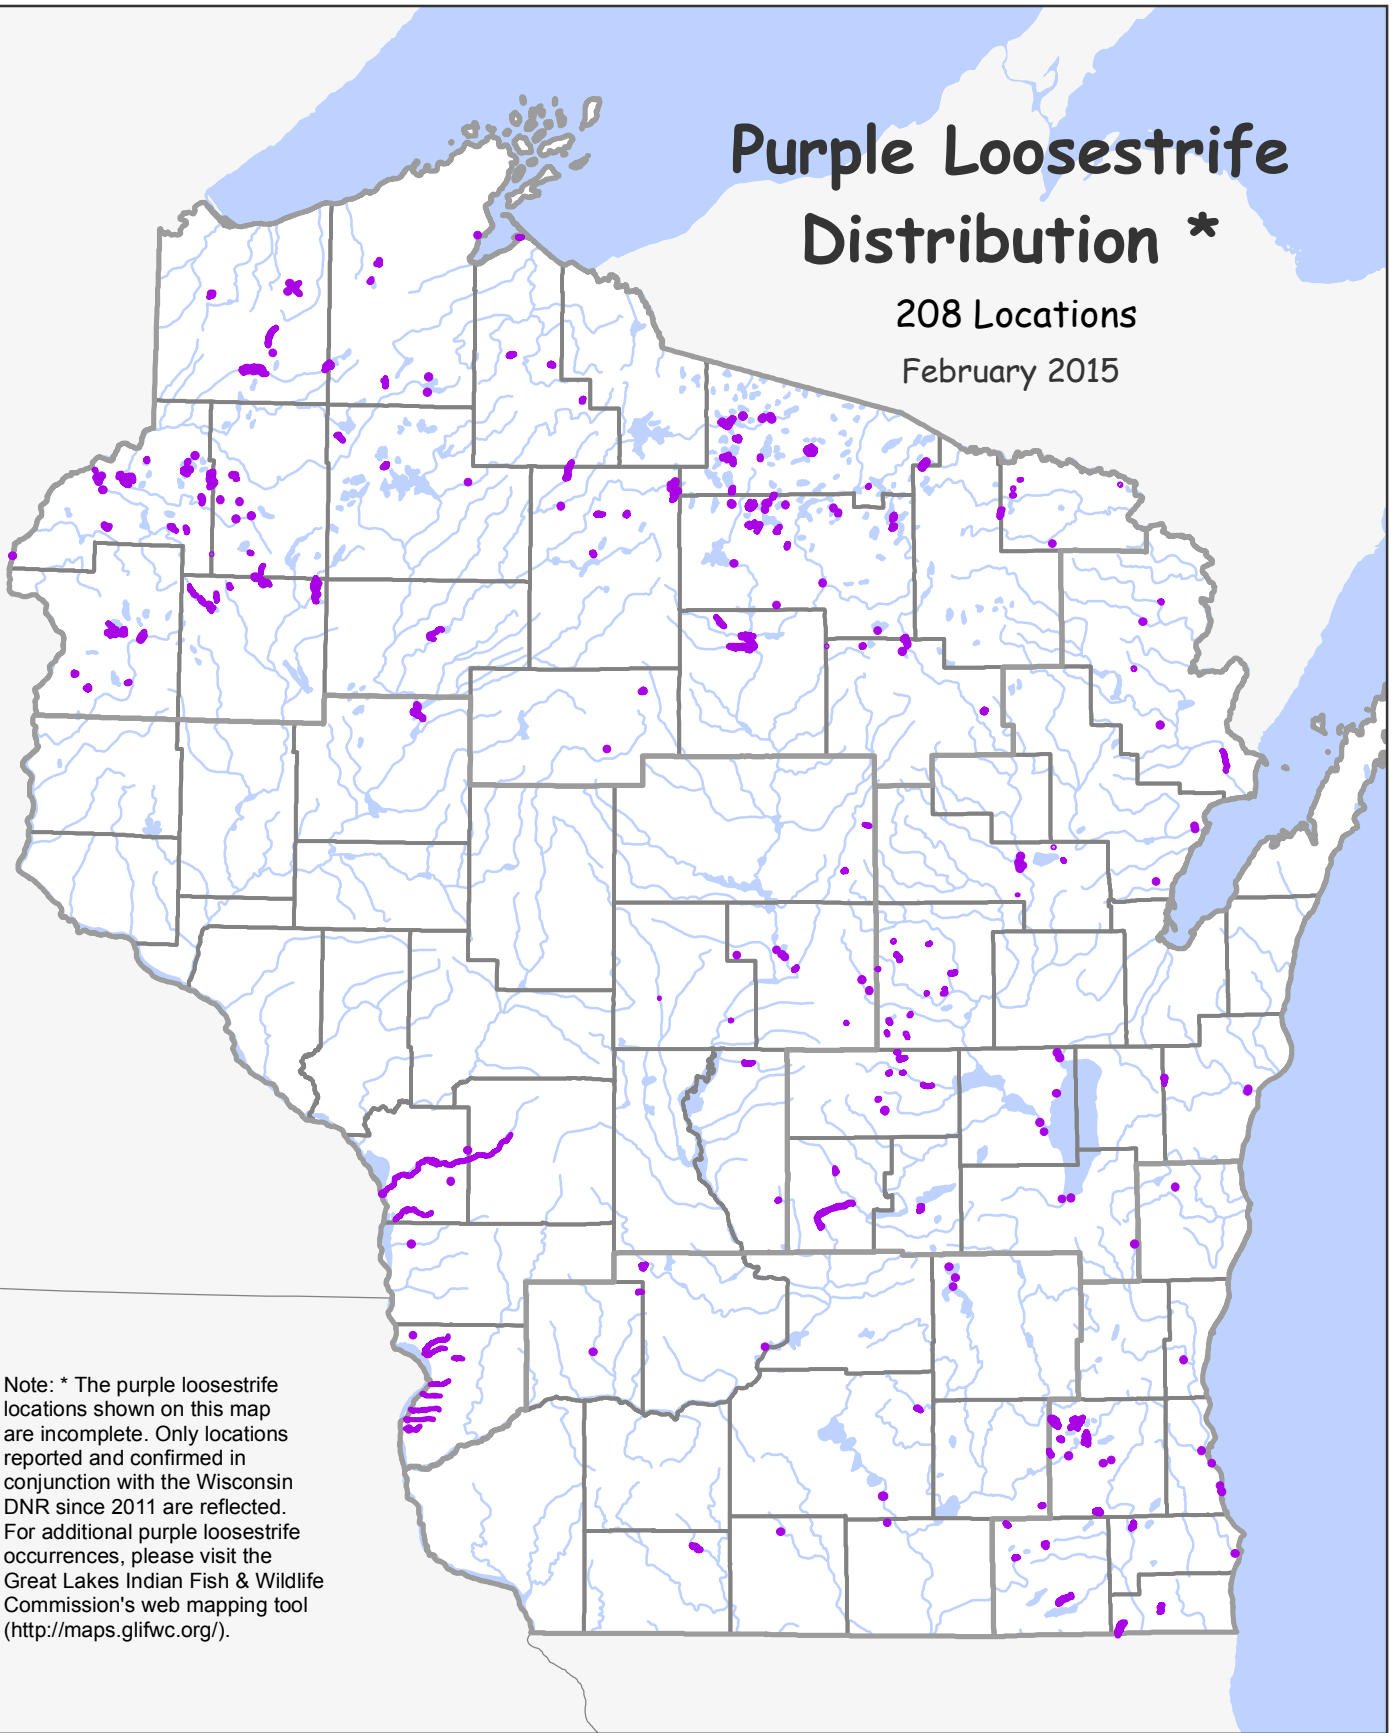

Purple Loosestrife Distribution *

208 Locations

February 2015

Note: * The purple loosestrife locations shown on this map are incomplete. Only locations reported and confirmed in conjunction with the Wisconsin DNR since 2011 are reflected. For additional purple loosestrife occurrences, please visit the Great Lakes Indian Fish & Wildlife Commission's web mapping tool (<http://maps.glifwc.org/>).

Legend

 Purple Loosestrife

Wisconsin Dept. of Natural Resources,
Division of Water,
Bureau of Water Quality,
Lakes and Rivers Section