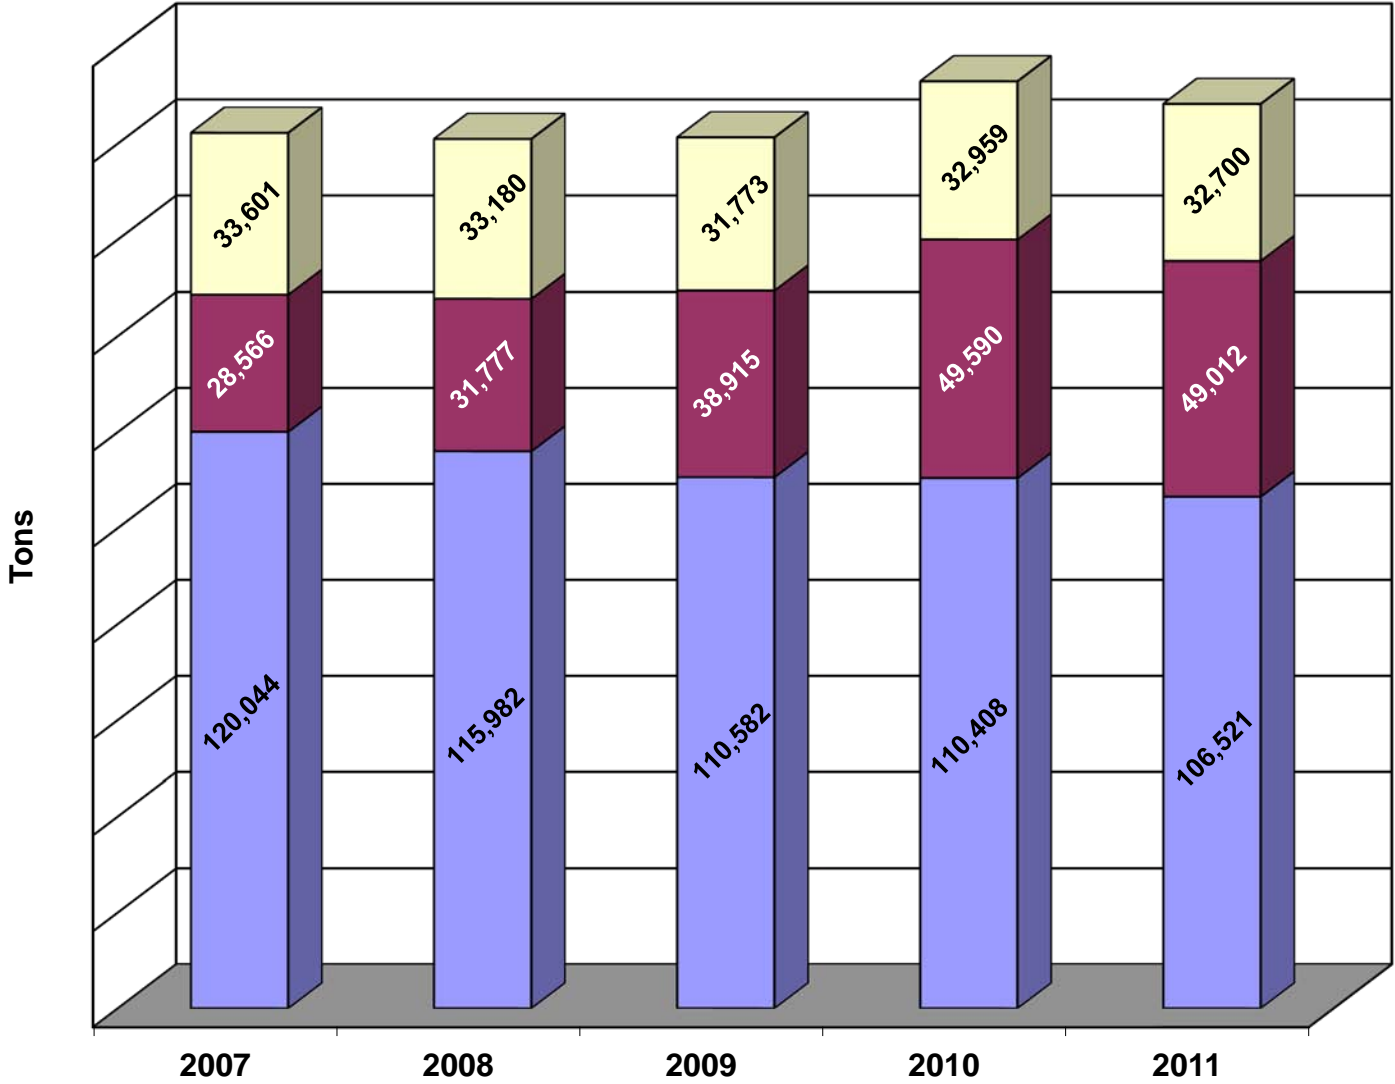

Waukesha County Recycling/Solid Waste 2007-2011
Tons collected from residential units- 37 municipalities

■ Solid waste landfilled ■ Yard waste composted □ Paper/containers recycled