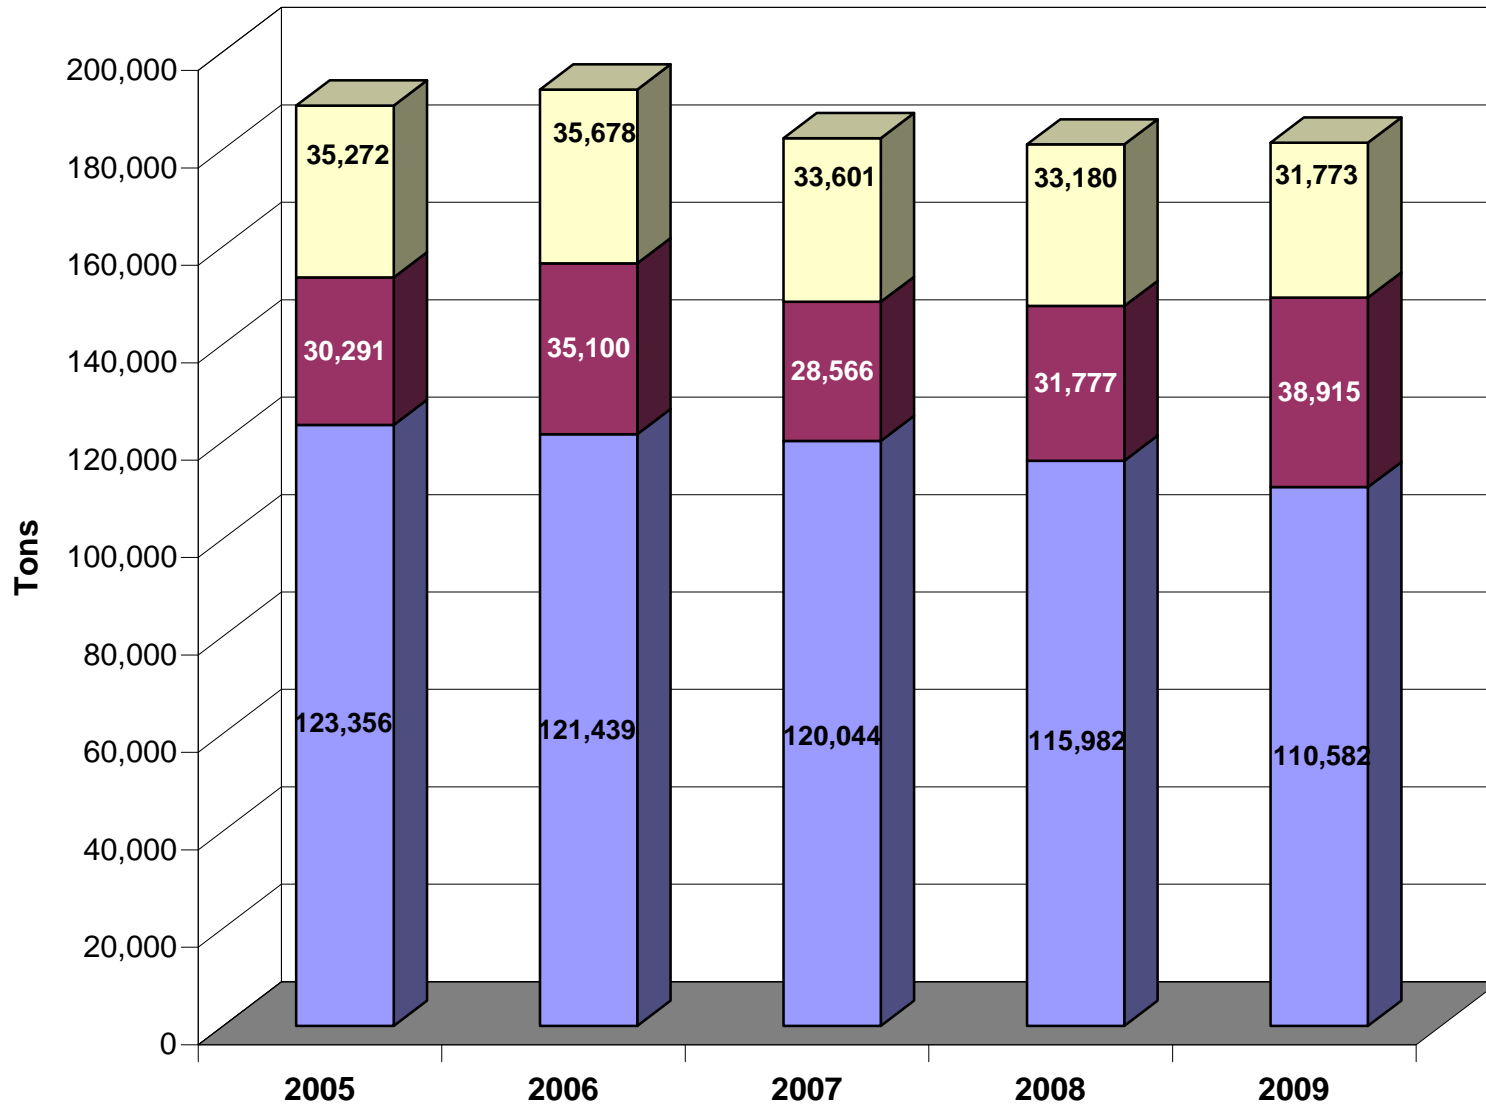

Waukesha County Recycling/Solid Waste 2005-2009
Tons collected from residential units- 37 municipalities

Solid waste landfilled
 Yard waste composted
 Paper/containers recycled