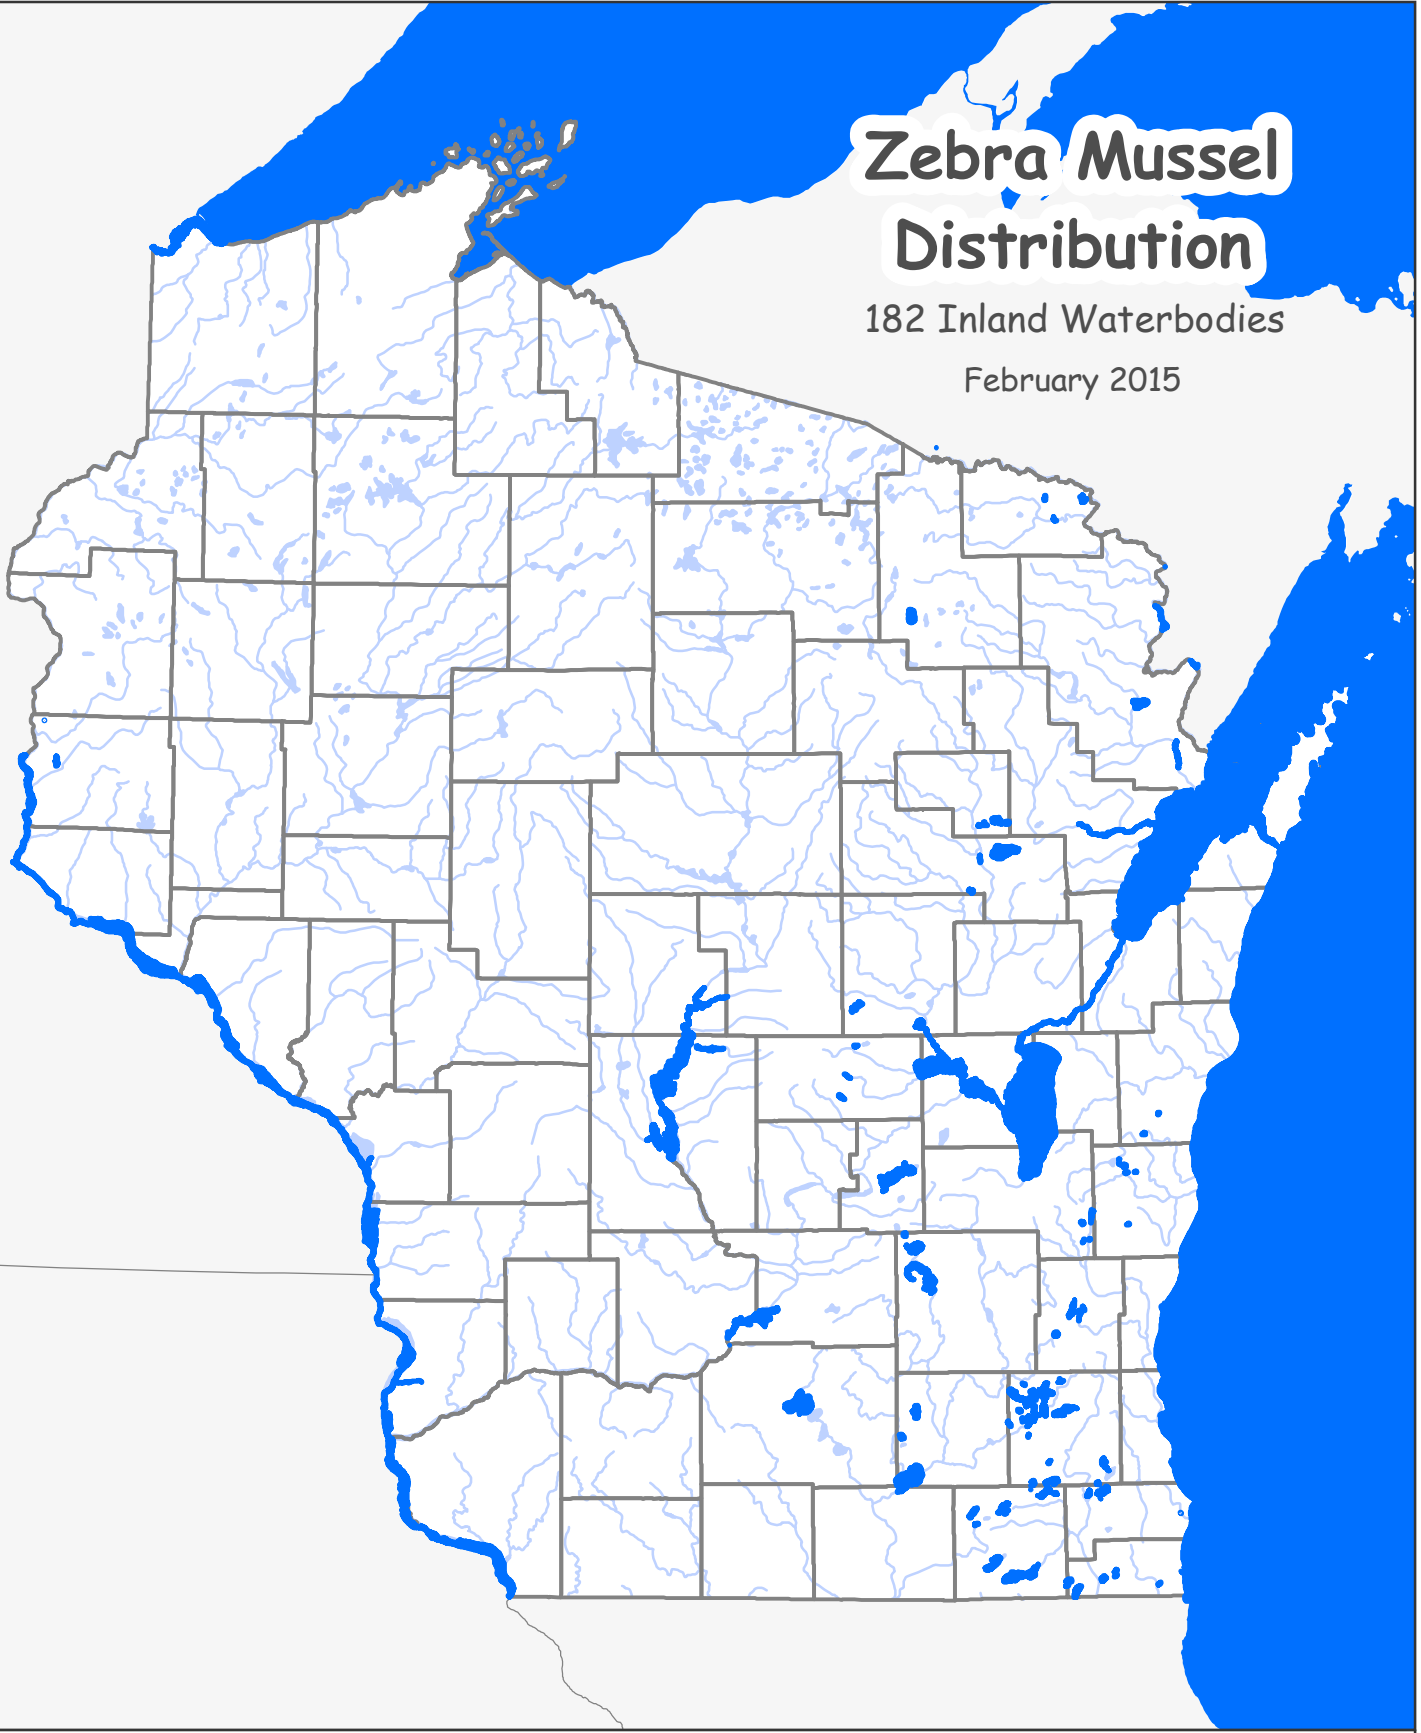

Zebra Mussel Distribution

182 Inland Waterbodies

February 2015

Legend
■ Zebra Mussels

Wisconsin Dept. of Natural Resources,
Division of Water,
Bureau of Water Quality,
Lakes and Rivers Section