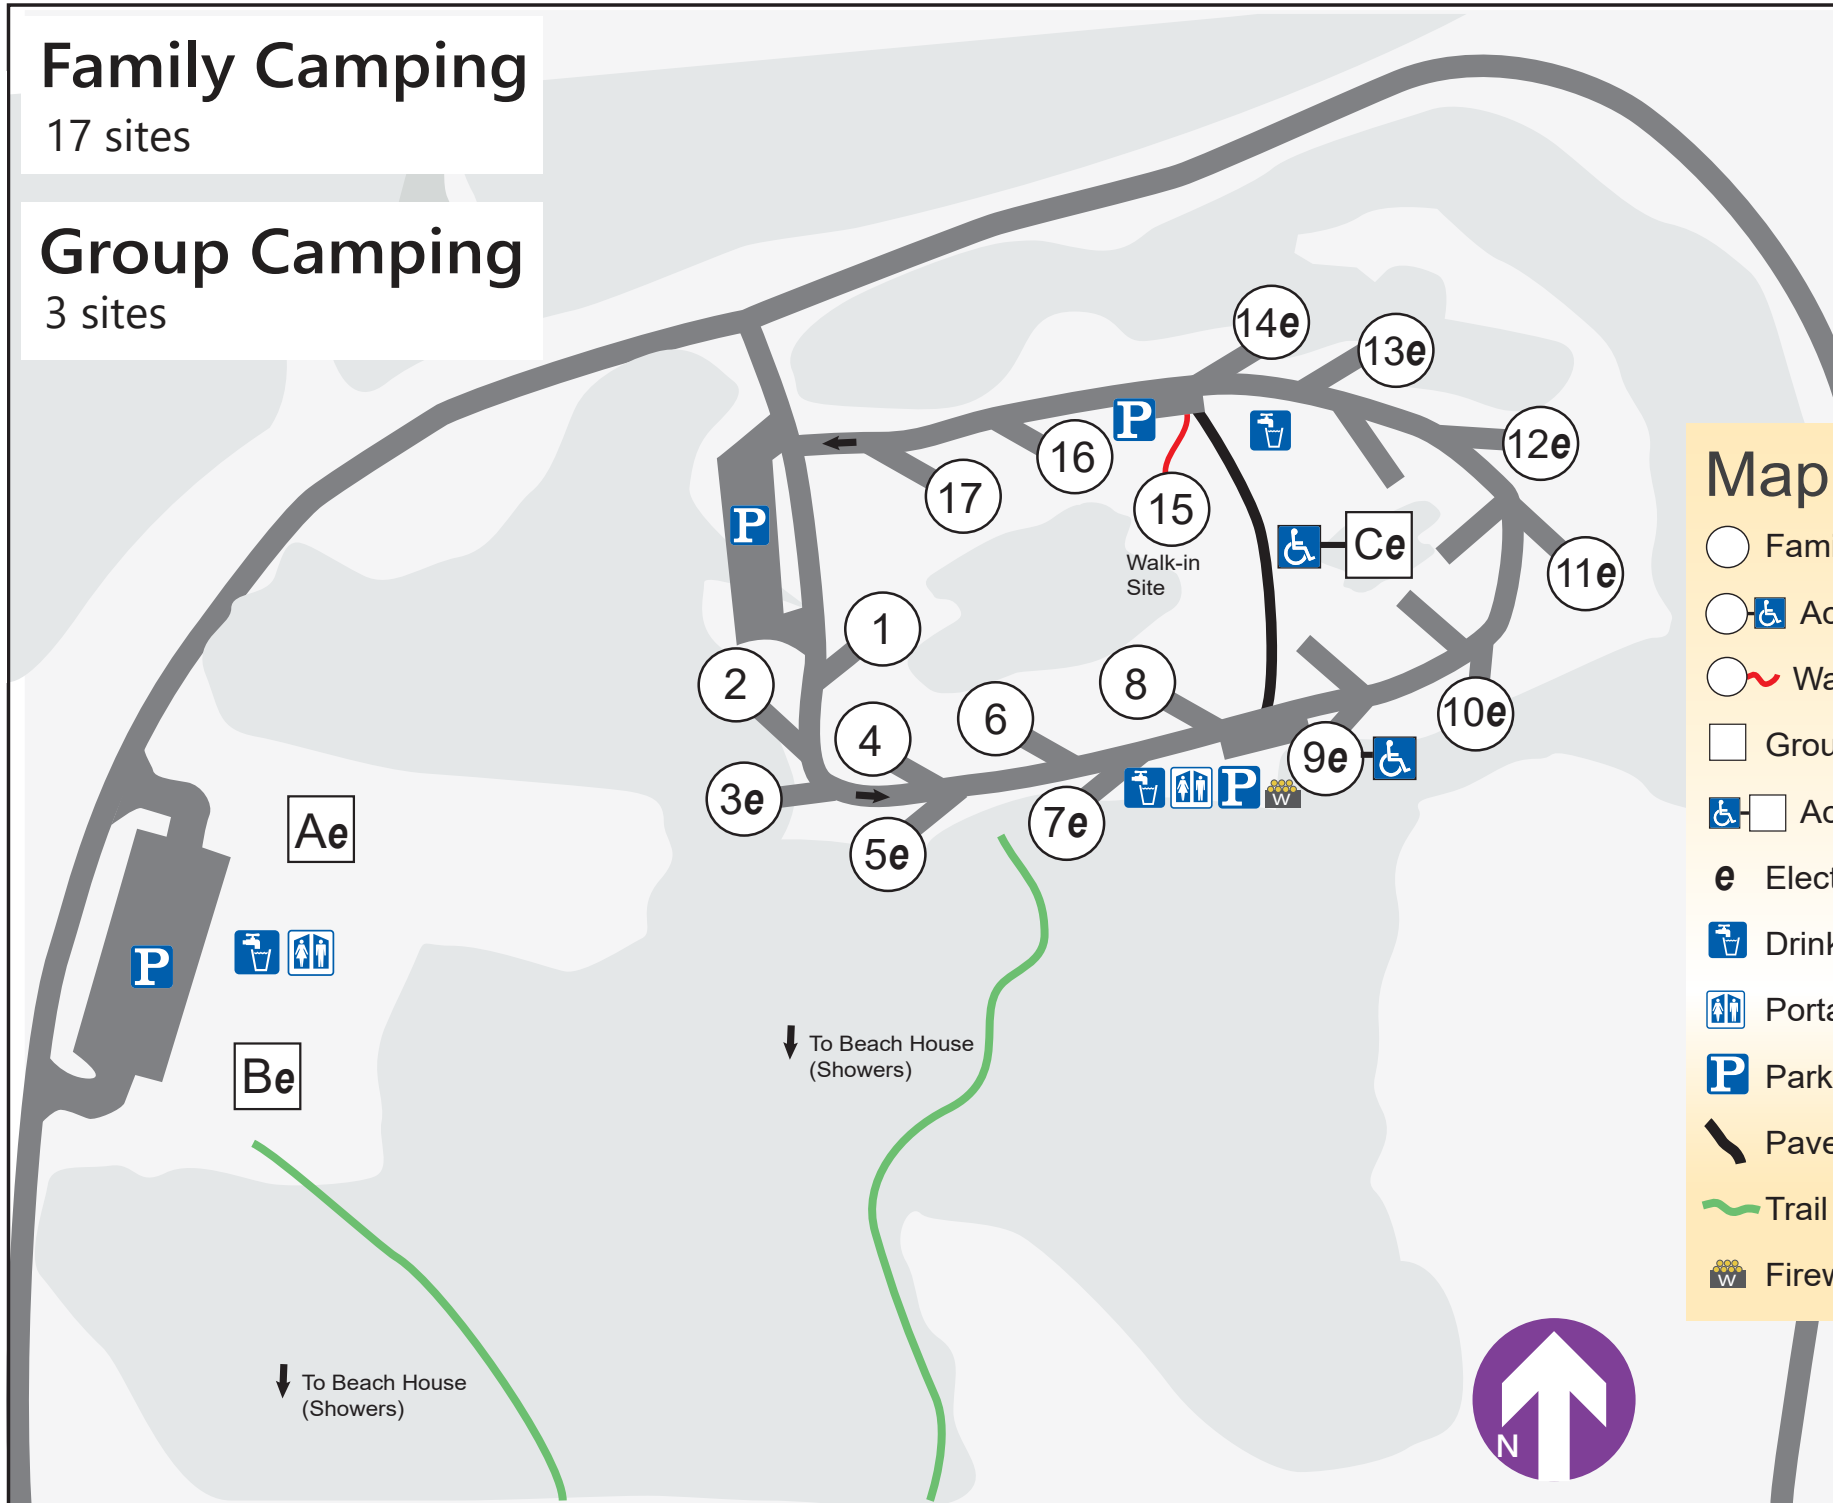

Muskego Park Campgrounds

Family Camping

17 sites

Group Camping

3 sites

Map Legend

- Family Campsite
- ♿ Accessible Family Campsite
- ~ Walk-in Campsite
- Group Camping Area
- ♿ □ Accessible Group Camp
- e** Electric Site
- 🚰 Drinking Water
- 🚻 Portable/Vault Toilets
- P** Parking
- ▬ Paved Trail
- 🌿 Trail
- 🪵 Firewood for Sale (Self Serve)