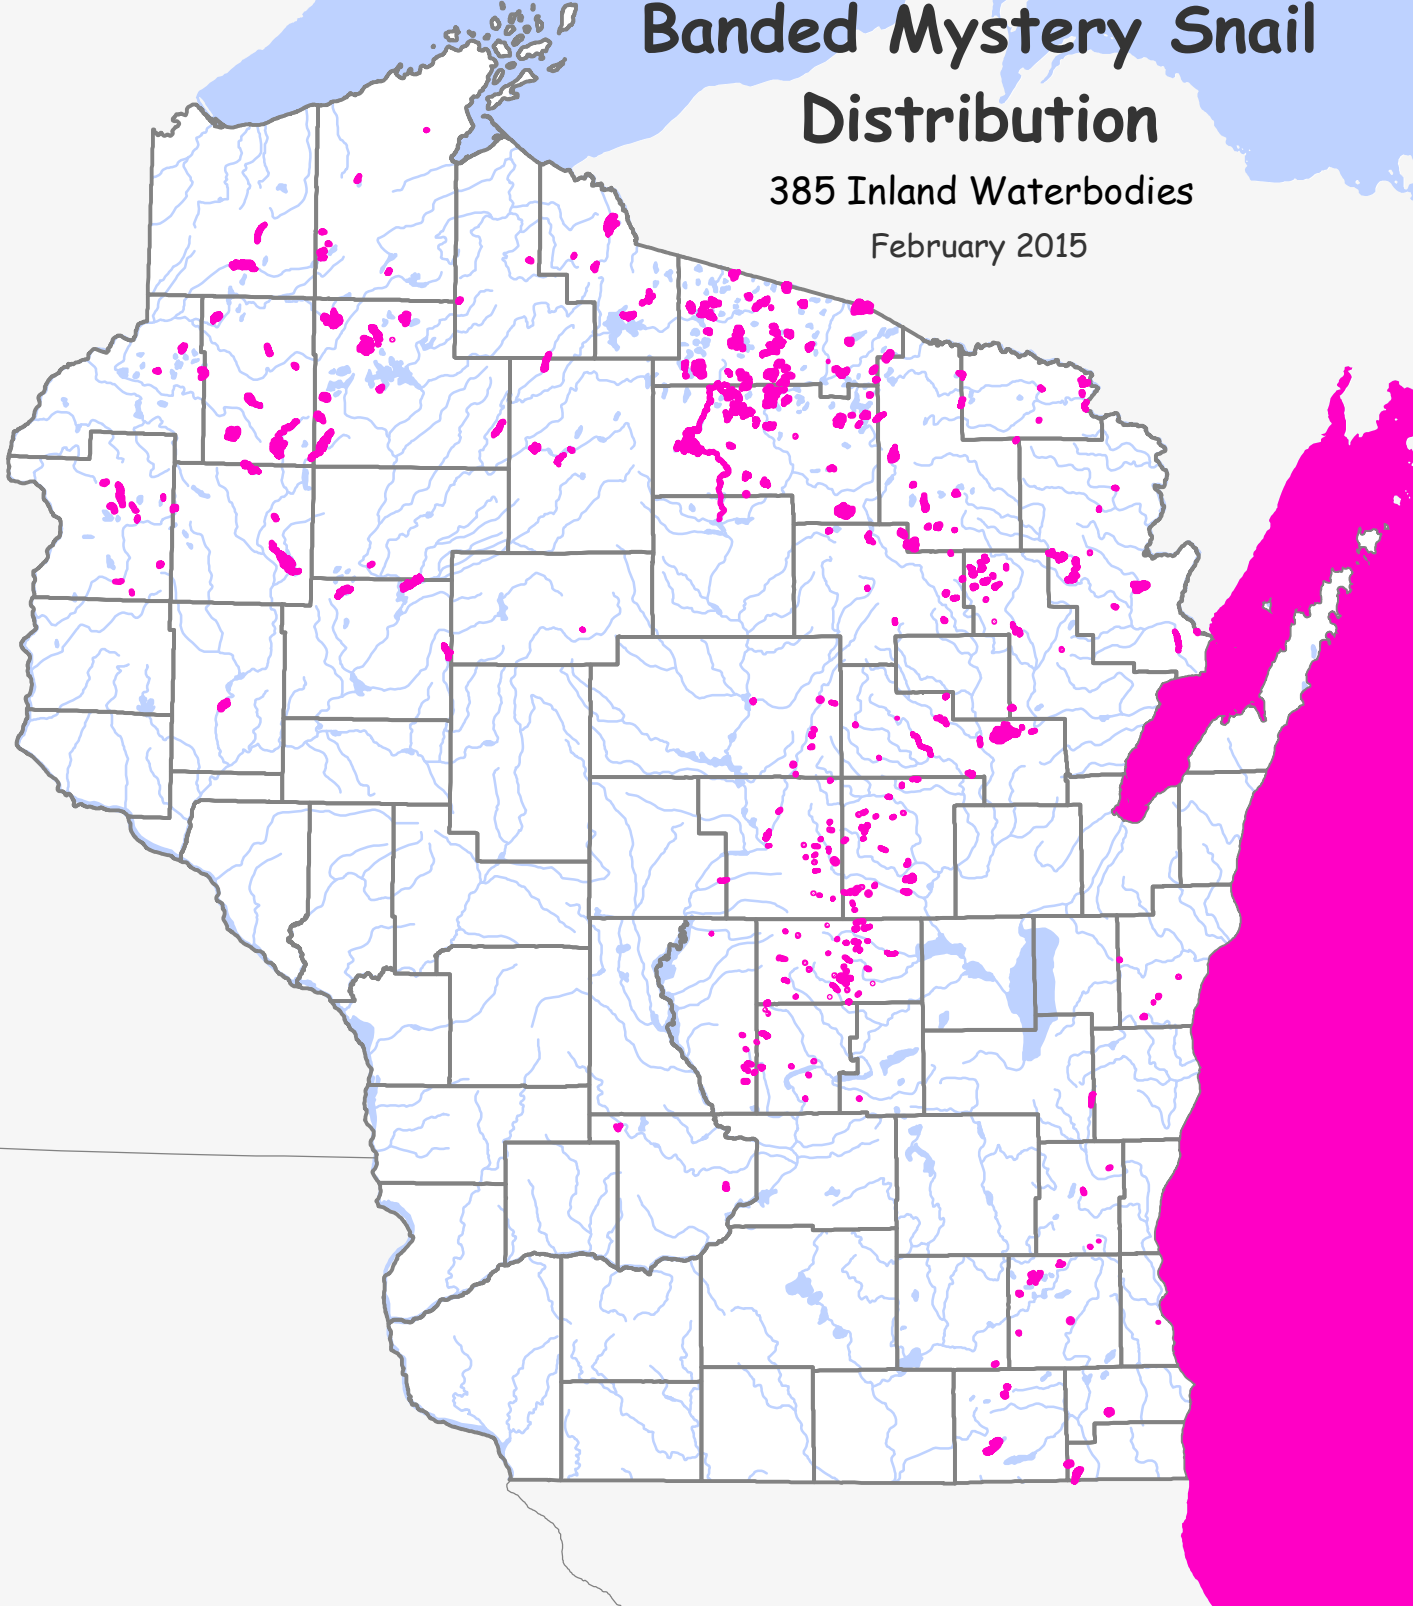

Banded Mystery Snail Distribution

385 Inland Waterbodies

February 2015

Legend

 Banded Mystery Snail

Wisconsin Dept. of Natural Resources,
Division of Water,
Bureau of Water Quality,
Lakes Section